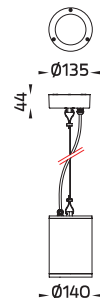

Medium TUBE Optic
Suspension

Medium TUBE

WALL LIGHT / CELING LIGHT

- Medium TUBE - Wall Up/Downlight / 5002
- Medium TUBE Optic - Wall Up/Downlight / 5002
- Medium TUBE - Wall Downlight / 5005
- Medium TUBE Optic - Wall Downlight / 5005
- Medium TUBE - Wall Uplight / 5045
- Medium TUBE Optic - Wall Uplight / 5045
- Medium TUBE - Surface Downlight / 4002
- Medium TUBE Optic - Surface Downlight / 4002
- Medium TUBE - Recess Downlight / Clear Glass / 7350
- Medium TUBE Optic - Recess Downlight / Clear Glass / 7350
- Medium TUBE - Recess Downlight / Frost Glass / 7351 New!
- Medium TUBE - Suspension / 1002
- Medium TUBE Optic - Suspension / 1002

Luminaire Performance

110 - 4520 lm

19 - 40 W

55 - 122 lm/W

COB LED / AC COB / High Power LED