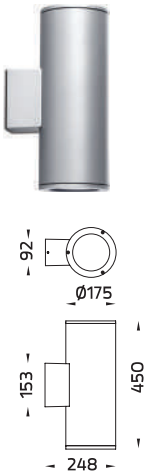

TUBE

NEW
Added

www.unilamp.co.th/en/p/tube

- WALL UP-DOWNLIGHT
- SURFACE DOWNLIGHT
- RECESS DOWNLIGHT
- SUSPENSION LIGHT
- BOLLARDS
- POLE LIGHT & POLE TOP LIGHT

TUBE a family of cylindrical shaped wall light, ceiling light and area light. The body components are made from extruded aluminium and LM6 aluminium which make them highly corrosion resistant to any extreme environment. **TUBE** is protected from the ingress of dust and water and are used in both outdoor and indoor environments. Fitted with COB LED in three color temperature from 2700K, 3000K or 4000K with high CRI. **TUBE** can solve many lighting tasks in modern architectural surrounds and are generally used in illuminating columns and facades. The pole lights give a great level of downward light with symmetric / asymmetric / side throw light distributions.

Luminaire Performance

110 - 4520 lm

19 - 40 W

55 - 122 lm/W

COB LED / AC COB / High Power LED

Beam Options

Color Temperature

2700K / 3000K / 4000K

Maxi TUBE
Wall Up/Downlight

Maxi TUBE
Wall Downlight

Maxi TUBE
Wall Uplight

Maxi TUBE
Surface Downlight

Maxi TUBE
Recess Downlight / Clear Glass

Maxi TUBE
Suspension

Maxi TUBE
Pole Light / Single Sided

Maxi TUBE
Pole Light / Double Sided

Maxi TUBE

WALL LIGHT
CEILING LIGHT
POLE LIGHT

- Maxi TUBE - Wall Up/Downlight / 5003
- Maxi TUBE - Wall Downlight / 5006
- Maxi TUBE - Wall Uplight / 5046
- Maxi TUBE - Surface Downlight / 4003
- Maxi TUBE - Recess Downlight / Clear Glass / 7304
- Maxi TUBE - Suspension / 1016
- Maxi TUBE - Pole Light / Single Sided / 7238
- Maxi TUBE - Pole Light / Double Sided / 7239