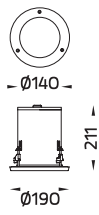

Medium TUBE Optic
Recess Downlight / Clear Glass