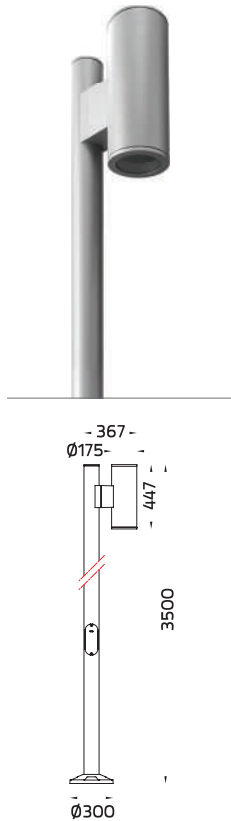

TUBE

NEW
Added

www.unilamp.co.th/en/p/tube

- WALL UP-DOWNLIGHT
- SURFACE DOWNLIGHT
- RECESS DOWNLIGHT
- SUSPENSION LIGHT
- BOLLARDS
- POLE LIGHT & POLE TOP LIGHT

TUBE a family of cylindrical shaped wall light, ceiling light and area light. The body components are made from extruded aluminium and LM6 aluminium which make them highly corrosion resistant to any extreme environment. **TUBE** is protected from the ingress of dust and water and are used in both outdoor and indoor environments. Fitted with COB LED in three color temperature from 2700K, 3000K or 4000K with high CRI. **TUBE** can solve many lighting tasks in modern architectural surrounds and are generally used in illuminating columns and facades. The pole lights give a great level of downward light with symmetric / asymmetric / side throw light distributions.

Mini TUBE - Recess Downlight / 7312

Mini TUBE - Suspension / 1001

Mini TUBE - Bollard / Single Sided / 7144

Mini TUBE - Bollard / Double Sided / 7145

Luminaire Performance

160 - 3300 lm

10 - 28 W

15 - 117 lm/W

Maxi TUBE
Wall Up/Downlight

Maxi TUBE
Wall Downlight

Maxi TUBE
Wall Uplight

Maxi TUBE
Surface Downlight

Maxi TUBE
Recess Downlight / Clear Glass

Maxi TUBE
Suspension

Maxi TUBE
Pole Light / Single Sided

Maxi TUBE
Pole Light / Double Sided

Maxi TUBE

WALL LIGHT
CEILING LIGHT
POLE LIGHT

- Maxi TUBE - Wall Up/Downlight / 5003
- Maxi TUBE - Wall Downlight / 5006
- Maxi TUBE - Wall Uplight / 5046
- Maxi TUBE - Surface Downlight / 4003
- Maxi TUBE - Recess Downlight / Clear Glass / 7304
- Maxi TUBE - Suspension / 1016
- Maxi TUBE - Pole Light / Single Sided / 7238
- Maxi TUBE - Pole Light / Double Sided / 7239