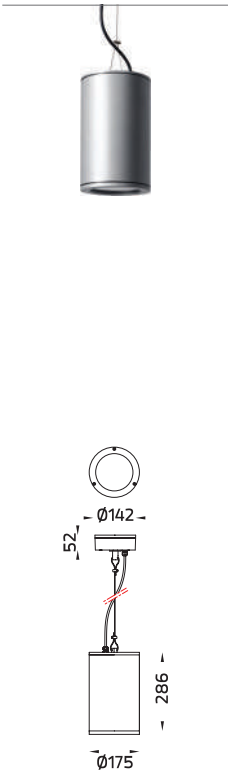

TUBE

NEW
Added

www.unilamp.co.th/en/p/tube

- WALL UP-DOWNLIGHT
- SURFACE DOWNLIGHT
- RECESS DOWNLIGHT
- SUSPENSION LIGHT
- BOLLARDS
- POLE LIGHT & POLE TOP LIGHT

TUBE a family of cylindrical shaped wall light, ceiling light and area light. The body components are made from extruded aluminium and LM6 aluminium which make them highly corrosion resistant to any extreme environment. **TUBE** is protected from the ingress of dust and water and are used in both outdoor and indoor environments. Fitted with COB LED in three color temperature from 2700K, 3000K or 4000K with high CRI. **TUBE** can solve many lighting tasks in modern architectural surrounds and are generally used in illuminating columns and facades. The pole lights give a great level of downward light with symmetric / asymmetric / side throw light distributions.

Mini TUBE - Recess Downlight / 7312

Mini TUBE - Suspension / 1001

Mini TUBE - Bollard / Single Sided / 7144

Mini TUBE - Bollard / Double Sided / 7145

Luminaire Performance

160 - 3300 lm

10 - 28 W

15 - 117 lm/W

Maxi TUBE
Wall Up/Downlight

Maxi TUBE
Wall Downlight

Maxi TUBE
Wall Uplight

Maxi TUBE
Surface Downlight

Maxi TUBE
Recess Downlight / Clear Glass

Maxi TUBE
Suspension

Maxi TUBE
Pole Light / Single Sided

Maxi TUBE
Pole Light / Double Sided

Maxi TUBE

WALL LIGHT
CEILING LIGHT
POLE LIGHT

- Maxi TUBE - Wall Up/Downlight / 5003
- Maxi TUBE - Wall Downlight / 5006
- Maxi TUBE - Wall Uplight / 5046
- Maxi TUBE - Surface Downlight / 4003
- Maxi TUBE - Recess Downlight / Clear Glass / 7304
- Maxi TUBE - Suspension / 1016
- Maxi TUBE - Pole Light / Single Sided / 7238
- Maxi TUBE - Pole Light / Double Sided / 7239