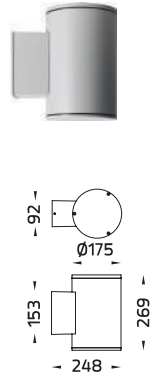

Controller

On-Off / 1-10V / DALI
AC COB with On-Off control

Accessories

Honey comb louver

Softening filter

Glare shield ring

Pre-wired Cable

TUBE

Maxi TUBE
Wall Up/Downlight

Maxi TUBE
Wall Downlight

Maxi TUBE
Wall Uplight

Maxi TUBE
Surface Downlight

Maxi TUBE
Recess Downlight / Clear Glass

Maxi TUBE
Suspension

Maxi TUBE
Pole Light / Single Sided

Maxi TUBE
Pole Light / Double Sided

Maxi TUBE

WALL LIGHT
CEILING LIGHT
POLE LIGHT

- Maxi TUBE - Wall Up/Downlight / 5003
- Maxi TUBE - Wall Downlight / 5006
- Maxi TUBE - Wall Uplight / 5046
- Maxi TUBE - Surface Downlight / 4003
- Maxi TUBE - Recess Downlight / Clear Glass / 7304
- Maxi TUBE - Suspension / 1016
- Maxi TUBE - Pole Light / Single Sided / 7238
- Maxi TUBE - Pole Light / Double Sided / 7239