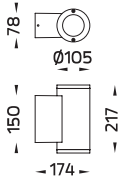

TUBE

Mini TUBE
Wall Up/Downlight