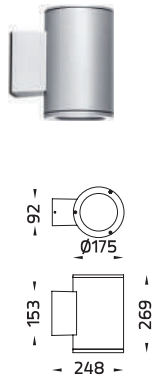

Maxi TUBE
Wall Up/Downlight

Maxi TUBE
Wall Downlight

Maxi TUBE
Wall Uplight

Maxi TUBE
Surface Downlight

Maxi TUBE
Recess Downlight / Clear Glass

Maxi TUBE
Suspension

Maxi TUBE
Pole Light / Single Sided

Maxi TUBE
Pole Light / Double Sided

Maxi TUBE

WALL LIGHT
CEILING LIGHT
POLE LIGHT

- Maxi TUBE - Wall Up/Downlight / 5003
- Maxi TUBE - Wall Downlight / 5006
- Maxi TUBE - Wall Uplight / 5046
- Maxi TUBE - Surface Downlight / 4003
- Maxi TUBE - Recess Downlight / Clear Glass / 7304
- Maxi TUBE - Suspension / 1016
- Maxi TUBE - Pole Light / Single Sided / 7238
- Maxi TUBE - Pole Light / Double Sided / 7239