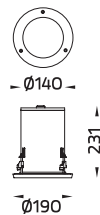

Medium TUBE NEW!
Recess Downlight / Frost Glass