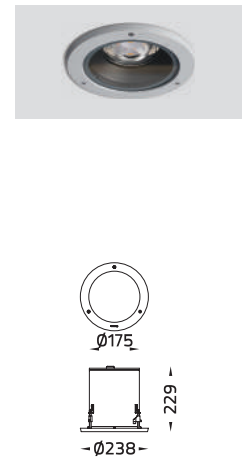

TUBE

NEW
Added

www.unilamp.co.th/en/p/tube

- WALL UP-DOWNLIGHT
- SURFACE DOWNLIGHT
- RECESS DOWNLIGHT
- SUSPENSION LIGHT
- BOLLARDS
- POLE LIGHT & POLE TOP LIGHT

TUBE a family of cylindrical shaped wall light, ceiling light and area light. The body components are made from extruded aluminium and LM6 aluminium which make them highly corrosion resistant to any extreme environment. **TUBE** is protected from the ingress of dust and water and are used in both outdoor and indoor environments. Fitted with COB LED in three color temperature from 2700K, 3000K or 4000K with high CRI. **TUBE** can solve many lighting tasks in modern architectural surrounds and are generally used in illuminating columns and facades. The pole lights give a great level of downward light with symmetric / asymmetric / side throw light distributions.

Maxi TUBE
Wall Up/Downlight

Maxi TUBE
Wall Downlight

Maxi TUBE
Wall Uplight

Maxi TUBE
Surface Downlight

Maxi TUBE
Recess Downlight / Clear Glass

Maxi TUBE
Suspension

Maxi TUBE
Pole Light / Single Sided

Maxi TUBE
Pole Light / Double Sided

Maxi TUBE

WALL LIGHT
CEILING LIGHT
POLE LIGHT

- Maxi TUBE - Wall Up/Downlight / 5003
- Maxi TUBE - Wall Downlight / 5006
- Maxi TUBE - Wall Uplight / 5046
- Maxi TUBE - Surface Downlight / 4003
- Maxi TUBE - Recess Downlight / Clear Glass / 7304
- Maxi TUBE - Suspension / 1016
- Maxi TUBE - Pole Light / Single Sided / 7238
- Maxi TUBE - Pole Light / Double Sided / 7239