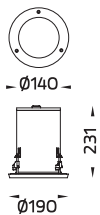

Medium TUBE
Recess Downlight / Clear Glass