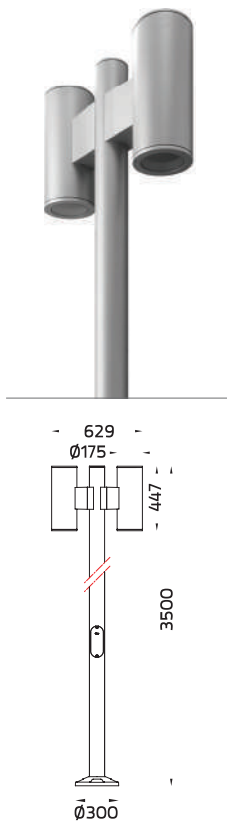

TUBE

NEW
Added

www.unilamp.co.th/en/p/tube

- WALL UP-DOWNLIGHT
- SURFACE DOWNLIGHT
- RECESS DOWNLIGHT
- SUSPENSION LIGHT
- BOLLARDS
- POLE LIGHT & POLE TOP LIGHT

TUBE a family of cylindrical shaped wall light, ceiling light and area light. The body components are made from extruded aluminium and LM6 aluminium which make them highly corrosion resistant to any extreme environment. **TUBE** is protected from the ingress of dust and water and are used in both outdoor and indoor environments. Fitted with COB LED in three color temperature from 2700K, 3000K or 4000K with high CRI. **TUBE** can solve many lighting tasks in modern architectural surrounds and are generally used in illuminating columns and facades. The pole lights give a great level of downward light with symmetric / asymmetric / side throw light distributions.

Mini TUBE - Recess Downlight / 7312

Mini TUBE - Suspension / 1001

Mini TUBE - Bollard / Single Sided / 7144

Mini TUBE - Bollard / Double Sided / 7145

Luminaire Performance

160 - 3300 lm

10 - 28 W

15 - 117 lm/W

Maxi TUBE
Wall Up/Downlight

Maxi TUBE
Wall Downlight

Maxi TUBE
Wall Uplight

Maxi TUBE
Surface Downlight

Maxi TUBE
Recess Downlight / Clear Glass

Maxi TUBE
Suspension

Maxi TUBE
Pole Light / Single Sided

Maxi TUBE
Pole Light / Double Sided

Maxi TUBE

WALL LIGHT
CEILING LIGHT
POLE LIGHT

- Maxi TUBE - Wall Up/Downlight / 5003
- Maxi TUBE - Wall Downlight / 5006
- Maxi TUBE - Wall Uplight / 5046
- Maxi TUBE - Surface Downlight / 4003
- Maxi TUBE - Recess Downlight / Clear Glass / 7304
- Maxi TUBE - Suspension / 1016
- Maxi TUBE - Pole Light / Single Sided / 7238
- Maxi TUBE - Pole Light / Double Sided / 7239