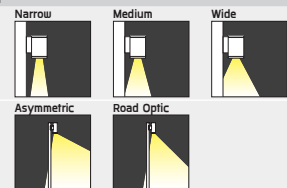

Beam Options

Color Temperature

2700K/ 3000K/ 4000K

Controller

On-Off/ 1-10V/ DALI

AC COB with On-Off control

Accessories

Honey comb
louver

Anchor bolt

Pre-wired
Cable