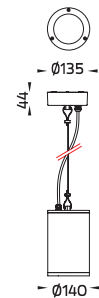

Medium TUBE
Recess Downlight / Clear Glass

Medium TUBE Optic
Recess Downlight / Clear Glass

Medium TUBE NEW!
Recess Downlight / Frost Glass

Medium TUBE
Suspension

Medium TUBE Optic
Suspension

Medium TUBE

WALL LIGHT / CELING LIGHT