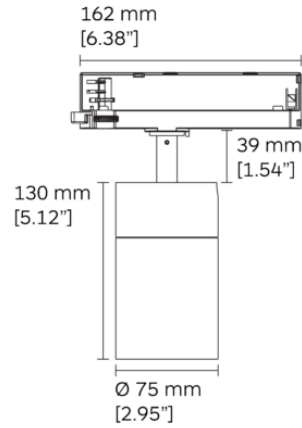

TICTOK 75 TRACK

ORDERING CODE: 6635E029-934036D054

DESCRIPTION

TicTok main voltage track enables users to create unique lighting schemes and configurations. Energy-saving, track mounted on a main voltage 3-phase track system, with an integrated driver in the track adaptor - the focus is on eco-friendly design and modularity. A ready-to-use solution for greater flexibility, energy efficiency, and sustainability. Available in Ø45, Ø58, and Ø75mm spot heads, with versatile aiming angle tiltable 0°-70° and rotatable 360°, Casambi or DALI control options.