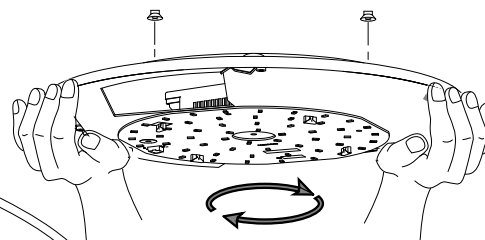

## Tibi G3 ceiling

	400Ø	600Ø
x	263	435

mm	
mm <sup>2</sup>	
0,5-1,0	8
1,5-2,5	12

3.

Manufactured by Fagerhult Sweden.  
For UK market importer Fagerhult UK  
33-34 Dolben Street, London, SE1 0UQ

(S) Ljuskälla och drivdon ska enbart bytas ut av tillverkaren eller dess utsedda person.  
(GB) The light source and control gear shall only be replaced by the manufacturer or its designated person.