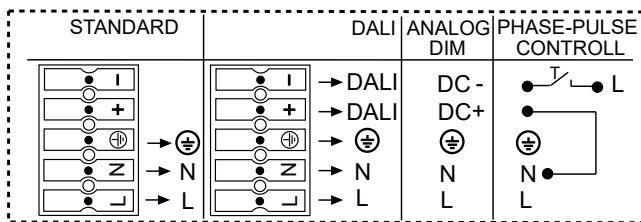

## Tibi G3 ceiling

	400Ø	600Ø
x	263	435

mm	
mm <sup>2</sup>	
0,5-1,0	8
1,5-2,5	12

3.

Manufactured by Fagerhult Sweden.  
For UK market importer Fagerhult UK  
33-34 Dolben Street, London, SE1 0UQ

(S) Ljuskälla och drivdon ska enbart bytas ut av tillverkaren eller dess utsedda person.  
(GB) The light source and control gear shall only be replaced by the manufacturer or its designated person.