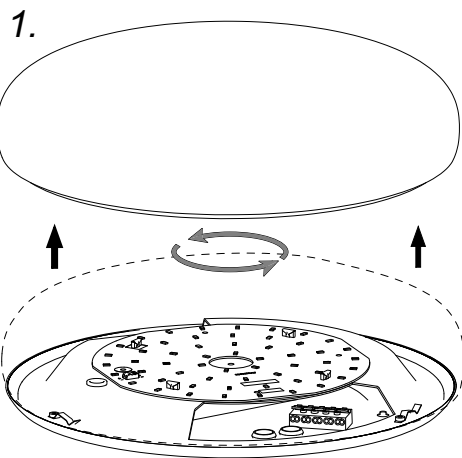

## Tibi G3 ceiling

	400Ø	600Ø
x	263	435

mm	
mm <sup>2</sup>	
0,5-1,0	8
1,5-2,5	12

3.

Manufactured by Fagerhult Sweden.  
For UK market importer Fagerhult UK  
33-34 Dolben Street, London, SE1 0UQ

(S) Ljuskälla och drivdon ska enbart bytas ut av tillverkaren eller dess utsedda person.  
(GB) The light source and control gear shall only be replaced by the manufacturer or its designated person.