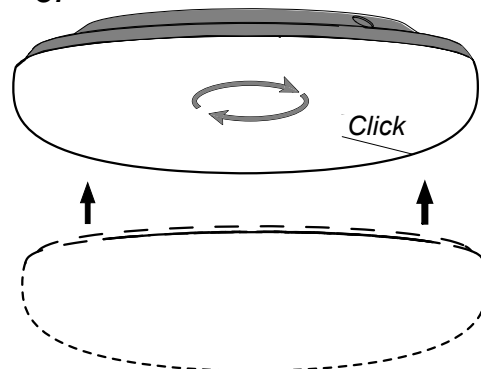

## Tibi G3 ceiling

	400Ø	600Ø
x	263	435

mm	
mm <sup>2</sup>	
0,5-1,0	8
1,5-2,5	12

3.

Manufactured by Fagerhult Sweden.  
For UK market importer Fagerhult UK  
33-34 Dolben Street, London, SE1 0UQ

(S) Ljuskälla och drivdon ska enbart bytas ut av tillverkaren eller dess utsedda person.  
(GB) The light source and control gear shall only be replaced by the manufacturer or its designated person.