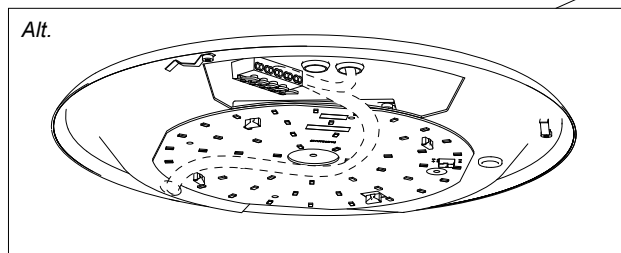

## Tibi G3 ceiling

	400Ø	600Ø
x	263	435

mm	
mm <sup>2</sup>	
0,5-1,0	8
1,5-2,5	12

3.

Manufactured by Fagerhult Sweden.  
For UK market importer Fagerhult UK  
33-34 Dolben Street, London, SE1 0UQ

(S) Ljuskälla och drivdon ska enbart bytas ut av tillverkaren eller dess utsedda person.  
(GB) The light source and control gear shall only be replaced by the manufacturer or its designated person.