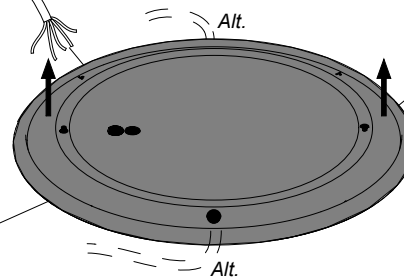

## Tibi G3 ceiling

	400Ø	600Ø
x	263	435

mm	
mm <sup>2</sup>	
0,5-1,0	8
1,5-2,5	12

3.

Manufactured by Fagerhult Sweden.  
For UK market importer Fagerhult UK  
33-34 Dolben Street, London, SE1 0UQ

(S) Ljuskälla och drivdon ska enbart bytas ut av tillverkaren eller dess utsedda person.  
(GB) The light source and control gear shall only be replaced by the manufacturer or its designated person.