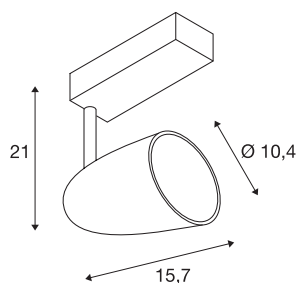

SPOT T

spot for 240V 3-phase track, LED, 3000K, white, 34W, incl. 3-phase adapter

The smooth SPOT T impresses with its simple optics as well as its feel. The luminaire has a 3-phase adapter and high-performance LED fitted.

TECHNICAL DATA

Item no.	153251
IP Code	IP 20
Assembly	Surface
Assembly details	Ceiling, Track Ceiling
Primary nominal voltage	220-240V ~50/60Hz
Safety class	I
Wattage	38 W
Lumen	2560 lm
Colour temperature	3000 Kelvin
Beam angle	24 °
Color	white
CRI	80
LXXBXX data	L70B50
Service life	30000 h
Light distribution	rotational symmetric
Light outlet	direct
Length	22 cm
Width	10.4 cm
Height	21.9 cm
Net weight	1.425 kg
Gross weight	1.719 kg