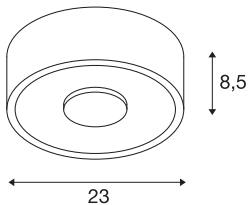

### TECHNICAL DATA

Item no.	117321
IP Code	IP 20
Assembly	Surface
Assembly details	Ceiling
Dimmable	Yes
Dimming technology	trailing edge
Primary nominal voltage	220-240V ~50/60Hz
Secondary power / voltage	700 mA
Safety class	I
Wattage	24 W
Level of inrush current	30 A
Duration of inrush current	40 µs
Stroboscopic effect (SVM)	0.01
Lumen	1500 lm
Colour temperature	3000 Kelvin
Beam angle	120 °
Color	white
CRI	80
LXXBXX data	L70B50
Service life	30000 h
Height	8.5 cm
Diameter	23 cm

## Light Source

916572	
--------	---

<b>Net weight</b>	1.852 kg
<b>Gross weight</b>	2.361 kg
<b>BIG WHITE Page</b>	273