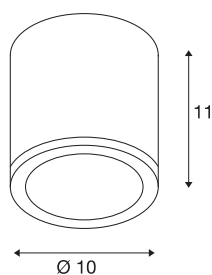

SITRA

outdoor ceiling light, TCR-TSE, IP44, round, anthracite, max. 9W

The SITRA ceiling light is made from aluminium and glass, which covers the lamp. It is suitable for use outdoors thanks to its IP44 protection class. With its built-in GX53 socket, the luminaire is suitable for both LED and energy-saving lamps. The electrical connection of the luminaire, which comes in three colours, is directly to the 230V mains supply.

TECHNICAL DATA

Item no.	231545
Socket	GX53
Lamp	TCR-TSE
Number of sockets	1
Lamps included	No
IP Code	IP 44
Assembly	Surface
Assembly details	Ceiling
Primary nominal voltage	220-240V ~50/60Hz
Safety class	I
Wattage	9 W
Color	anthracite
Light outlet	direct
Height	11 cm
Diameter	10 cm
Net weight	0.698 kg
Gross weight	0.758 kg
BIG WHITE Page	679