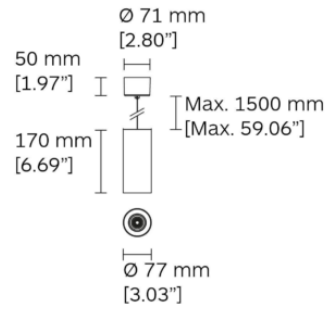

PIXO 77 - L: 170 MM

ORDERING CODE: 7234BC22-903012D010

DESCRIPTION

Pendant mounted luminaire with light body in extruded aluminium.
 Light body available in three diameters (25mm, 36mm and 77mm)
 Exchangable front ring in wide range of colours.
 Supplied with ceiling canopy and pre-installed 1.5m electrical cable and with 1 x 1.5m pendant steel wires.
 Available in three sizes and four different length.

MOUNTING

Pendant

OPTIC

Reflector.
 Narrow, medium and wide beam angle available.

DRIVER OPTIONS

D0 - No Dimming

LIGHT SOURCE AND PERFORMANCE

LIGHT SOURCE:	LED Built-in with body - COB LED - COB
SDCM:	3-step MacAdam
CCT:	30 - 3000K
CRI:	90
SYSTEM POWER:	14
DELIVERED LUMEN:	1129.93 lm
IP:	20
LED POWER:	12
NOMINAL LUMEN:	1570 lm
BEAM ANGLE:	12
CANDELA:	
ADJUSTABILITY:	
OPTIC TYPE	

NOTES:

Product length: 170 mm.

We reserve the right to change specifications without prior notification.

HONG KONG

-

LONDON

-

MILAN