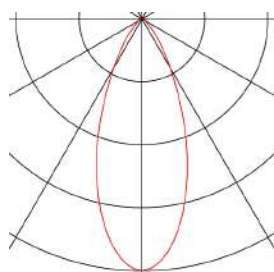

## HELIA 30

pendant, LED, 3000K, round, black, flat canopy for recessed installation, 7.5W

With the HELIA 30 you have a recessed pendant with a puristic and clear design. This luminaire is available in black, white and brushed copper. With integrated 7.5 W warm-white premium LED. The luminaire is supplied with a 1.5 m connection lead / suspension. A separate 500mA constant current driver is required for operation.

## TECHNICAL DATA

Item no.	158400
Number of different light outlets	1
IP Code	IP 20
Assembly	Recessed
Assembly details	Ceiling
Secondary power / voltage	500 mA
Safety class	III
Wattage	7.5 W
Maximum ambient temperature	30 °C
Lumen	500 lm
Colour temperature	3000 Kelvin
Beam angle	40 °
Color	black
CRI	90
LXXBXX data	L70B50
Service life	30000 h
Light distribution	rotational symmetric
Light outlet	direct
Length	60 cm
Diameter	3 cm
Pendant length	150 cm
Net weight	0.483 kg

## Accessories

1005384	LED Driver , 10W 500mA
---------	------------------------

Gross weight	0.739 kg
Shape of cut-out	round
Installation depth	3 cm
Installation diameter	6.8 cm
BIG WHITE Page	158