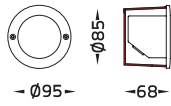

DOT Round Opal

NEW!