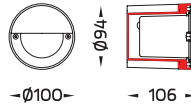

OD-6086

*Integrated driver