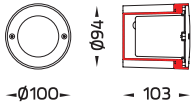

OD-6084

*Integrated driver