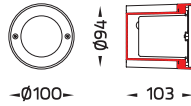

OD-6029

*Integrated driver