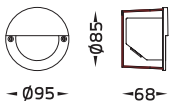

DOT Round Eyelid Opal

NEW!