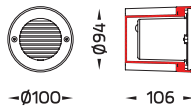

OD-6088

*Integrated driver