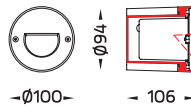

OD-6082

*Integrated driver

DOT Round

STEPLIGHT & WALL RECESSED LIGHT

DOT Round / 6014 / 6084

DOT Round Opal / 6025 / 6029

New!

DOT Round Eyelid / 6013 / 6086

DOT Round Eyelid Opal / 6026 / 6030

New!

DOT Round Grill / 6056 / 6088

DOT Round Ramp / 6052 / 6082

Luminaire Performance

5 - 160 lm

2 - 4 W

2 - 47 lm/W