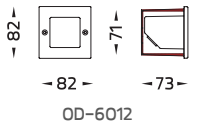

DOT Square

DOT Square Opal

NEW!

DOT Square Eyelid

DOT Square Eyelid Opal

NEW!

DOT Square Grill

DOT Square Ramp

DOT Square

STEPLIGHT & WALL RECESSED LIGHT

DOT Square / 6012 / 6083

DOT Square Opal / 6023 / 6027

New!

DOT Square Eyelid / 6053 / 6085

DOT Square Eyelid Opal / 6024 / 6028

New!

DOT Square Grill / 6055 / 6087

DOT Square Ramp / 6051 / 6081

Luminaire Performance

4 - 80 lm

2 - 4 W

1 - 30 lm/W

Beam Options

Color Temperature

2700K/ 3000K/ 4000K/ Red/ Green/ Blue

Controller

Remote driver On-Off / DALI control
Integrated Driver with On-Off control

Accessories

CC Driver

Distribution box