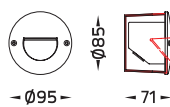

DOT Round Ramp

OD-6052