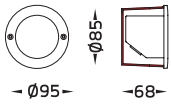

DOT

DOT Round