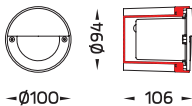

OD-6030

*Integrated driver