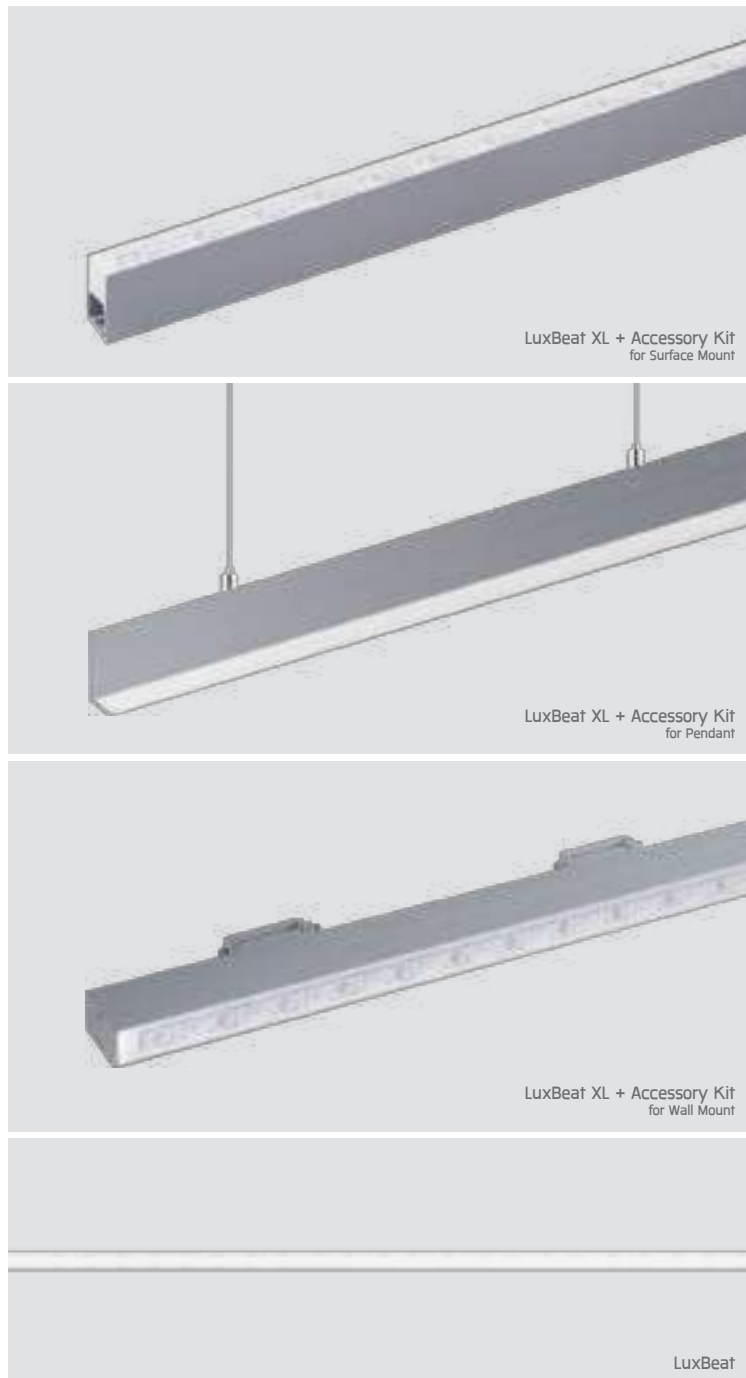

LuxBeat

NEW
Added

www.unilamp.co.th/en/p/luxbeat

■ ACCENT LINEAR LIGHT

NEW! LuxBeat XL

LuxBeat and **LuxBeat XL** are a range of miniature sized linear accent luminaires with flexible and fixed application. The patented optical system emits homogenous light regardless of the viewing direction.

LuxBeat is the designer's choice for unconstrained creative light installations. High contrasting illumination of building elements is easily possible with the tiny luminaire dimensions and state of the art LED performance.

LuxBeat XL offers a robust aluminum housing that contains a wiring channel for the electrical connection. Bottom mounted in and out connector's assure shadow free easy installation. LuxBeat XL is available as flexible, fixed and tiltable surface mount luminaire, recessed wall and ceiling light, pendant light and inground uplighter. Shorter luminaire lengths are available upon request.

The luminaire is top bendable and can be shortened on site. The use of optional stainless steel mounting clips eliminates the time-consuming pretreatment of the installation surface.