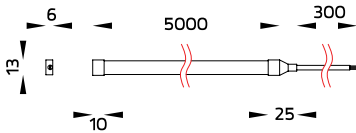

LuxBeat

LuxBeat

ACCENT LINEAR LIGHT

LuxBeat / 8101	
Luminaire Performance	
	1930 - 2030 lm/M
	14 W/M
	137 - 145 lm/W/M
Beam Options	
Color Temperature	
	3000K / 4000K
Controller	
	Remote driver On-Off / DALI

Accessories			
	Power cable kit		Fixing Bracket
	IP68 Connector		CV Driver