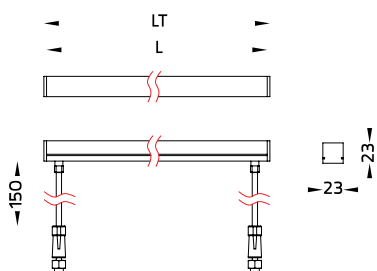

Accessories			
	Power cable kit		Fixing Bracket
	IP68 Connector		CV Driver

LuxBeat XL 500/ LuxBeat XL 1000/ LuxBeat XL 2000 **NEW!**

Diffused Version

Optical Lens

Model	L	LT
OD-8111 LED	500	506
OD-8112 LED	1000	1006
OD-8113 LED	2000	2006