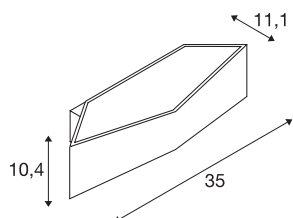

TECHNICAL DATA

Item no.	151740
IP Code	IP 20
Assembly	Surface
Assembly details	Wall
Dimmable	Yes
Dimming technology	Dim-to-Warm, Leading edge, trailing edge
Primary nominal voltage	220-240V ~50/60Hz
Secondary power / voltage	500 mA
Safety class	I
Wattage	21 W
Stroboscopic effect (SVM)	0.03
Lumen	580 lm
Colour temperature	1700-2700 Kelvin
Color	black
CRI	90
LXXBXX data	L70B50
Service life	30000 h
Width	35 cm
Height	10.4 cm
Depth	11.1 cm
Net weight	1.103 kg
Gross weight	1.479 kg