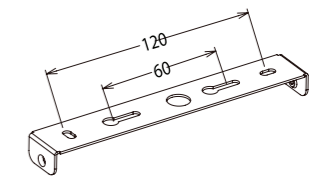

calix

Embodying Elegance and Utility. Experience the harmonious blend of aesthetics and practicality with CALIX, an indoor bedside wall light that encapsulates the essence of its Greek namesake, "very handsome". Its adjustable reading light, equipped with 30° anti-glare optics, harmonizes with its 4.5W ambient light, while offering the convenience of a built-in USB port and a ledge to charge and place your smartphone. CALIX, a testament to captivating design and functionality.

calix

Size: 200x202x94.8mm

Power: (9) 4.5W+4.5W

Material: Aluminum + PC housing, PC cover.

Color Temperature: 3000K

Color:

Mounting: Wall light / Wall sconce

For indoor applications: for residential or commercial use as a bedside light, reading light for bedrooms and hotel rooms, etc