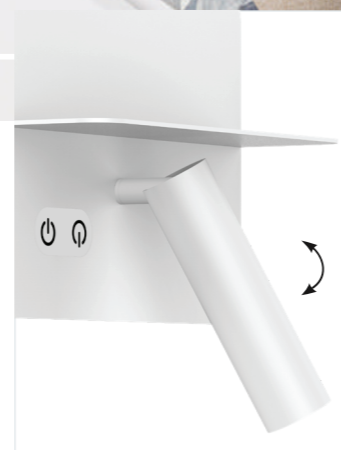

calix

Embodying Elegance and Utility. Experience the harmonious blend of aesthetics and practicality with CALIX, an indoor bedside wall light that encapsulates the essence of its Greek namesake, "very handsome". Its adjustable reading light, equipped with 30° anti-glare optics, harmonizes with its 4.5W ambient light, while offering the convenience of a built-in USB port and a ledge to charge and place your smartphone. CALIX, a testament to captivating design and functionality.

calix

Size: 200x202x94.8mm

Power: (9) 4.5W+4.5W

Material: Aluminum + PC housing, PC cover.

Color Temperature: 3000K

Color:

Mounting: Wall light / Wall sconce

For indoor applications: for residential or commercial use as a bedside light, reading light for bedrooms and hotel rooms, etc