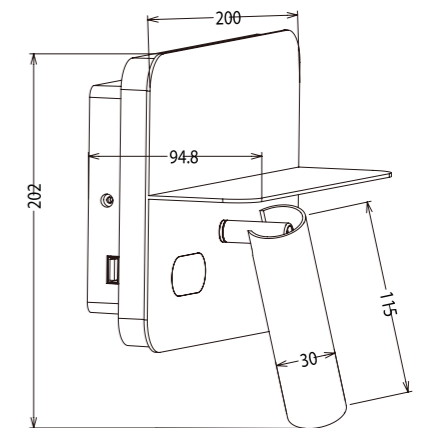

calix

Embodying Elegance and Utility. Experience the harmonious blend of aesthetics and practicality with CALIX, an indoor bedside wall light that encapsulates the essence of its Greek namesake, "very handsome". Its adjustable reading light, equipped with 30° anti-glare optics, harmonizes with its 4.5W ambient light, while offering the convenience of a built-in USB port and a ledge to charge and place your smartphone. CALIX, a testament to captivating design and functionality.

calix

Size: 200x202x94.8mm

Power: (9) 4.5W+4.5W

Material: Aluminum + PC housing, PC cover.

Color Temperature: 3000K

Color:

Mounting: Wall light / Wall sconce

For indoor applications: for residential or commercial use as a bedside light, reading light for bedrooms and hotel rooms, etc