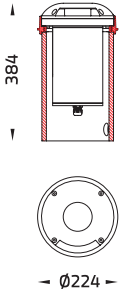

Mini AYERS One Opening / 9101

Mini AYERS Two Opening / 9102

Mini AYERS Four Opening / 9103

Mini AYERS One Opening 180 / 9107

New!

Luminaire Performance

15 - 120 lm

11 W

CC Driver

IP68
Connector

AYERS
One Opening

AYERS
Two Opening

AYERS
Four Opening

AYERS
One Opening 180

NEW!

AYERS

BURIED GROUND WASHER

AYERS One Opening / 9104
 AYERS Two Opening / 9105
 AYERS Four Opening / 9106
 AYERS One Opening 180 / 9108

New!

Luminaire Performance

100 - 570 lm
 19 - 26 W
 5 - 22 lm/W

Beam Options