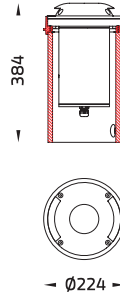

CC Driver

IP68
Connector

AYERS
One Opening

AYERS
Two Opening

AYERS
Four Opening

AYERS
One Opening 180

NEW!

AYERS

BURIED GROUND WASHER

AYERS One Opening / 9104
 AYERS Two Opening / 9105
 AYERS Four Opening / 9106
 AYERS One Opening 180 / 9108

New!

Luminaire Performance

100 - 570 lm
 19 - 26 W
 5 - 22 lm/W

Beam Options