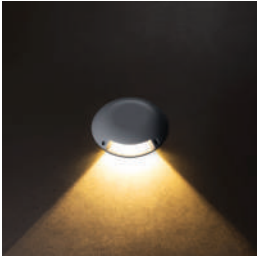

AYERS
One Opening