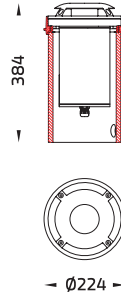

CC Driver

IP68
Connector

AYERS
One Opening

AYERS
Two Opening

AYERS
Four Opening

AYERS
One Opening 180

NEW!

AYERS

BURIED GROUND WASHER

AYERS One Opening / 9104
 AYERS Two Opening / 9105
 AYERS Four Opening / 9106
 AYERS One Opening 180 / 9108

New!

Luminaire Performance

100 - 570 lm
 19 - 26 W
 5 - 22 lm/W

Beam Options