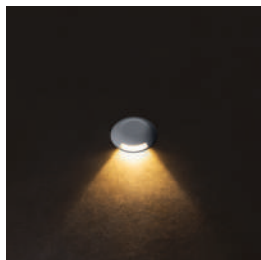

AYERS

Mini AYERS
One Opening