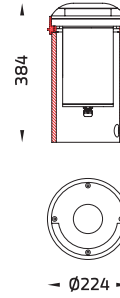

CC Driver

IP68
Connector

AYERS
One Opening

AYERS
Two Opening

AYERS
Four Opening

AYERS
One Opening 180

NEW!

AYERS

BURIED GROUND WASHER

AYERS One Opening / 9104
 AYERS Two Opening / 9105
 AYERS Four Opening / 9106
 AYERS One Opening 180 / 9108

New!

Luminaire Performance

100 - 570 lm
 19 - 26 W
 5 - 22 lm/W

Beam Options