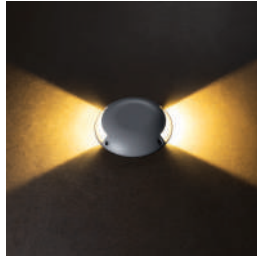

AYERS

NEW
Added

www.unilamp.co.th/en/p/ayers

■ INGROUND UPLIGHTER

NEW! AYERS One Opening 180

NEW! Mini AYERS One Opening 180

AYERS ground washer luminaires provide the users a low glare multi direction light distribution. The luminaire is able to withstand drive over applications at low speeds due to its robust high strength aluminium cover and GFR polymer recessed housing. The high quality optical mirrored reflector produces a high lumen output in a low silhouette fixture. Reflector designed and optimized by Photopia engineering software plus a COB LED from renowned manufacturers allow **AYERS** a high intensity sharp light output. The family is available in 2 sizes in one-opening, 2-opening and 4-opening. It is a perfect choice to illuminate ground surfaces. **AYERS** is supplied with a post-cured durable silicone gasket and pre-wired cable for outdoor application.

CC Driver

IP68
Connector

AYERS
One Opening

AYERS
Two Opening

AYERS
Four Opening

AYERS
One Opening 180

NEW!

AYERS

BURIED GROUND WASHER

AYERS One Opening / 9104
 AYERS Two Opening / 9105
 AYERS Four Opening / 9106
 AYERS One Opening 180 / 9108

New!

Luminaire Performance

100 - 570 lm
 19 - 26 W
 5 - 22 lm/W

Beam Options