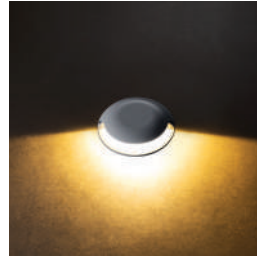

AYERS

NEW
Added

www.unilamp.co.th/en/p/ayers

■ INGROUND UPLIGHTER

NEW! AYERS One Opening 180

NEW! Mini AYERS One Opening 180

AYERS ground washer luminaires provide the users a low glare multi direction light distribution. The luminaire is able to withstand drive over applications at low speeds due to its robust high strength aluminium cover and GFR polymer recessed housing. The high quality optical mirrored reflector produces a high lumen output in a low silhouette fixture. Reflector designed and optimized by Photopia engineering software plus a COB LED from renowned manufacturers allow **AYERS** a high intensity sharp light output. The family is available in 2 sizes in one-opening, 2-opening and 4-opening. It is a perfect choice to illuminate ground surfaces. **AYERS** is supplied with a post-cured durable silicone gasket and pre-wired cable for outdoor application.

CC Driver

IP68
Connector

AYERS
One Opening

AYERS
Two Opening

AYERS
Four Opening

AYERS
One Opening 180

NEW!

AYERS

BURIED GROUND WASHER

AYERS One Opening / 9104
 AYERS Two Opening / 9105
 AYERS Four Opening / 9106
 AYERS One Opening 180 / 9108

New!

Luminaire Performance

100 - 570 lm
 19 - 26 W
 5 - 22 lm/W

Beam Options