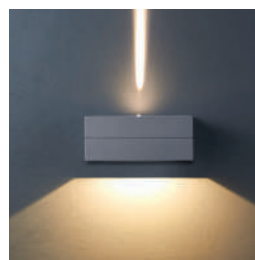

ARGOS

www.unilamp.co.th/en/p/argos

■ WALL UP-DOWNLIGHT

Robust and rectangular in appearance, **ARGOS** offers a wide variety of lighting effects. This is a wall light with simple geometric shape, which is suitable for facade application. It can illuminate both upward and downward or in single direction depending on the desired lighting scheme. Through out state of art engineering and precise manufacturing processes offer reliable dust and water ingress protection of the luminaires. The quality LED modules deliver brilliant color rendering with high color consistency while maintaining a high-value luminaire efficiency.

ARGOS

Mini ARGOS 1
Wall Downlight

Mini ARGOS 2
Wall Downlight with Blade Effect

Mini ARGOS 3
Wall Up/Downlight

Mini ARGOS 4
Wall Up/Downlight with Blade Effect

Mini ARGOS 5
Wall Up/Downlight with Blade Effect