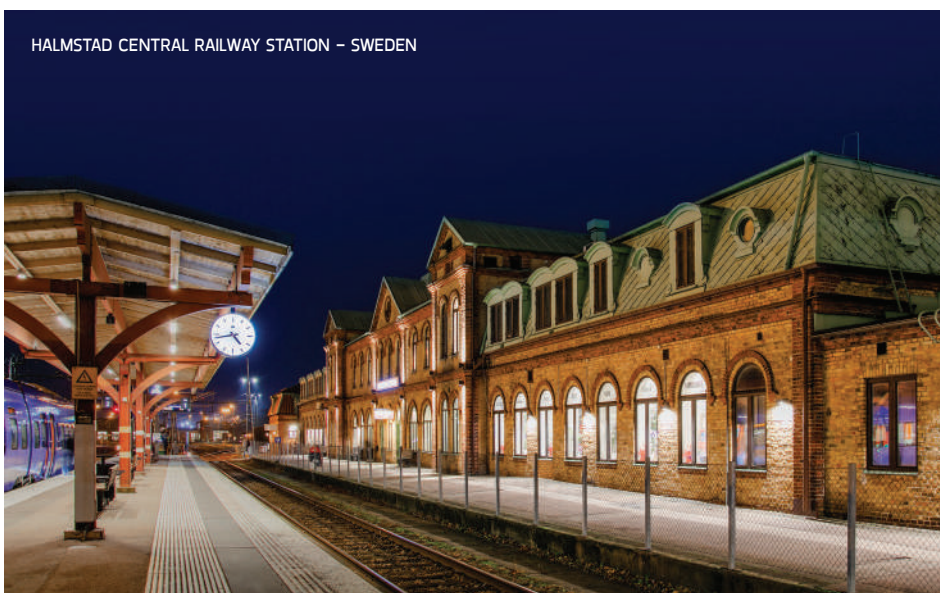

ARGOS

www.unilamp.co.th/en/p/argos

■ WALL UP-DOWNLIGHT

Robust and rectangular in appearance, **ARGOS** offers a wide variety of lighting effects. This is a wall light with simple geometric shape, which is suitable for facade application. It can illuminate both upward and downward or in single direction depending on the desired lighting scheme. Through out state of art engineering and precise manufacturing processes offer reliable dust and water ingress protection of the luminaires. The quality LED modules deliver brilliant color rendering with high color consistency while maintaining a high-value luminaire efficiency.

HALMSTAD CENTRAL RAILWAY STATION – SWEDEN

1. LED Module

High Power LED in SMD/COB technology.
2700K, 3000K and 4000K.
CRI >80 / 3-Step MacAdam Ellipse.

2. Safety Glass

Ultra white safety tempered glass cover.
Protect against mechanical impact.
Withstand the temperature up to 250°C