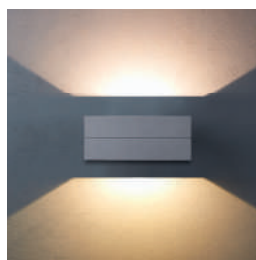

ARGOS

www.unilamp.co.th/en/p/argos

■ WALL UP-DOWNLIGHT

Robust and rectangular in appearance, **ARGOS** offers a wide variety of lighting effects. This is a wall light with simple geometric shape, which is suitable for facade application. It can illuminate both upward and downward or in single direction depending on the desired lighting scheme. Through out state of art engineering and precise manufacturing processes offer reliable dust and water ingress protection of the luminaires. The quality LED modules deliver brilliant color rendering with high color consistency while maintaining a high-value luminaire efficiency.

ARGOS

Mini ARGOS 1
Wall Downlight

Mini ARGOS 2
Wall Downlight with Blade Effect

Mini ARGOS 3
Wall Up/Downlight

Mini ARGOS 4
Wall Up/Downlight with Blade Effect

Mini ARGOS 5
Wall Up/Downlight with Blade Effect