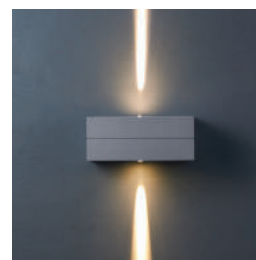

ARGOS

www.unilamp.co.th/en/p/argos

■ WALL UP-DOWNLIGHT

Robust and rectangular in appearance, **ARGOS** offers a wide variety of lighting effects. This is a wall light with simple geometric shape, which is suitable for facade application. It can illuminate both upward and downward or in single direction depending on the desired lighting scheme. Through out state of art engineering and precise manufacturing processes offer reliable dust and water ingress protection of the luminaires. The quality LED modules deliver brilliant color rendering with high color consistency while maintaining a high-value luminaire efficiency.

HALMSTAD CENTRAL RAILWAY STATION – SWEDEN

1. LED Module

High Power LED in SMD/COB technology.
2700K, 3000K and 4000K.
CRI >80 / 3-Step MacAdam Ellipse.

2. Safety Glass

Ultra white safety tempered glass cover.
Protect against mechanical impact.
Withstand the temperature up to 250°C

Specification

- Designed, Manufactured and Tested according to IEC 60598.
- LM6 Die Cast Aluminium housing.
- Stainless steel screws.
- Nano Ceramic surface conversion.
- Double layer coating.
- Safety glass cover.
- Post-cured silicone gasket.
- High quality LED module and driver.
- GFR PA6.6 terminal block.
- Weather proof TPE grommet.
- Installation must be carried out according to the enclosed product manual.

ARGOS

Mini ARGOS 1
Wall Downlight

Mini ARGOS 2
Wall Downlight with Blade Effect

Mini ARGOS 3
Wall Up/Downlight

Mini ARGOS 4
Wall Up/Downlight with Blade Effect

Mini ARGOS 5
Wall Up/Downlight with Blade Effect