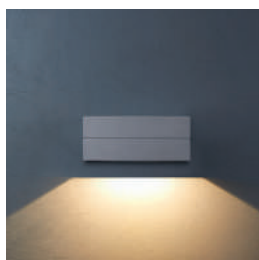

ARGOS

Mini ARGOS 1
Wall Downlight