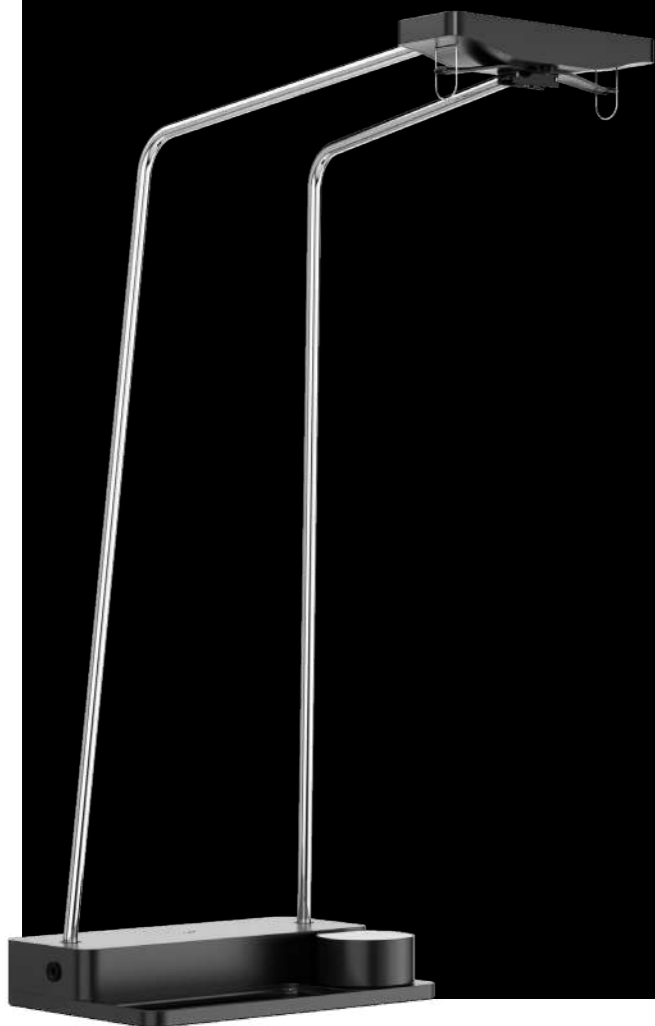

current and coming portfolio

apl

apl the ideal
light

forever
evolving
always
completing

apl AG | product range

apl

All Purpose Lighting
Lahnstraße 30
45478 Mülheim a. d. Ruhr
Germany

+49 208 20777400
info@apl.ag
apl.ag