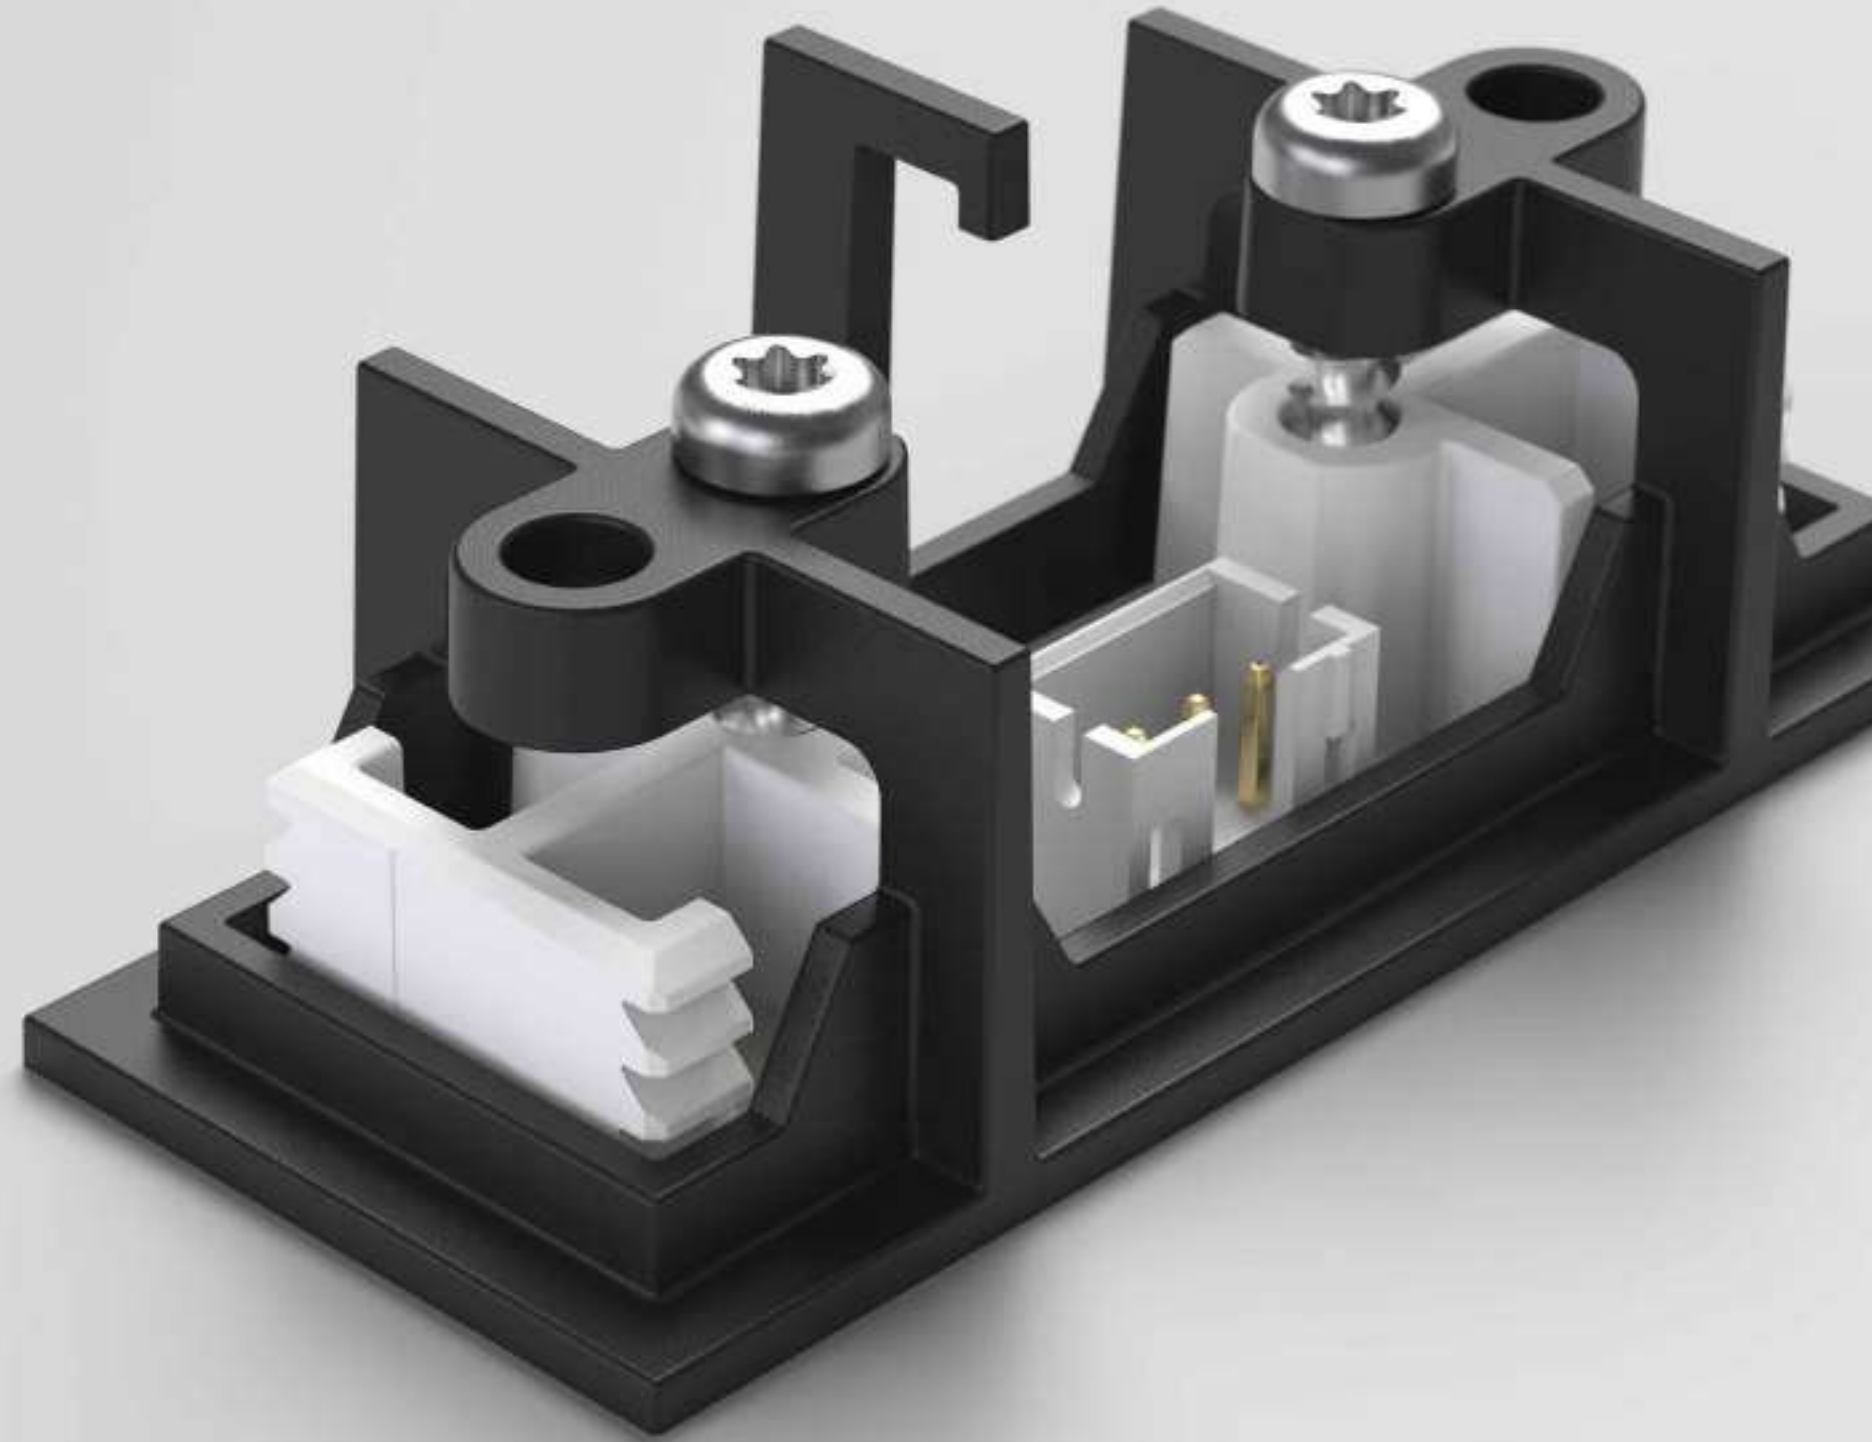

apl the ideal
light

**a new STAR
and STANDARD**

LTwo®

the light tube **with** **optics**

ingenious bastards

in glossy deep black

& noble white

the **ideal light** for all purposes

**makes
mounting
magnetic**

turning forms

creating functions

variable directions

with
great
effects

tiny effort

big effect

retail ready

choose your channel

Lumami® DESK

**the desk lamp
with the qualities of
a pendant luminaire**

apl | the ideal light

Lumami® DESK

coming in
three colors

**some
more
lighting
ideas**

create