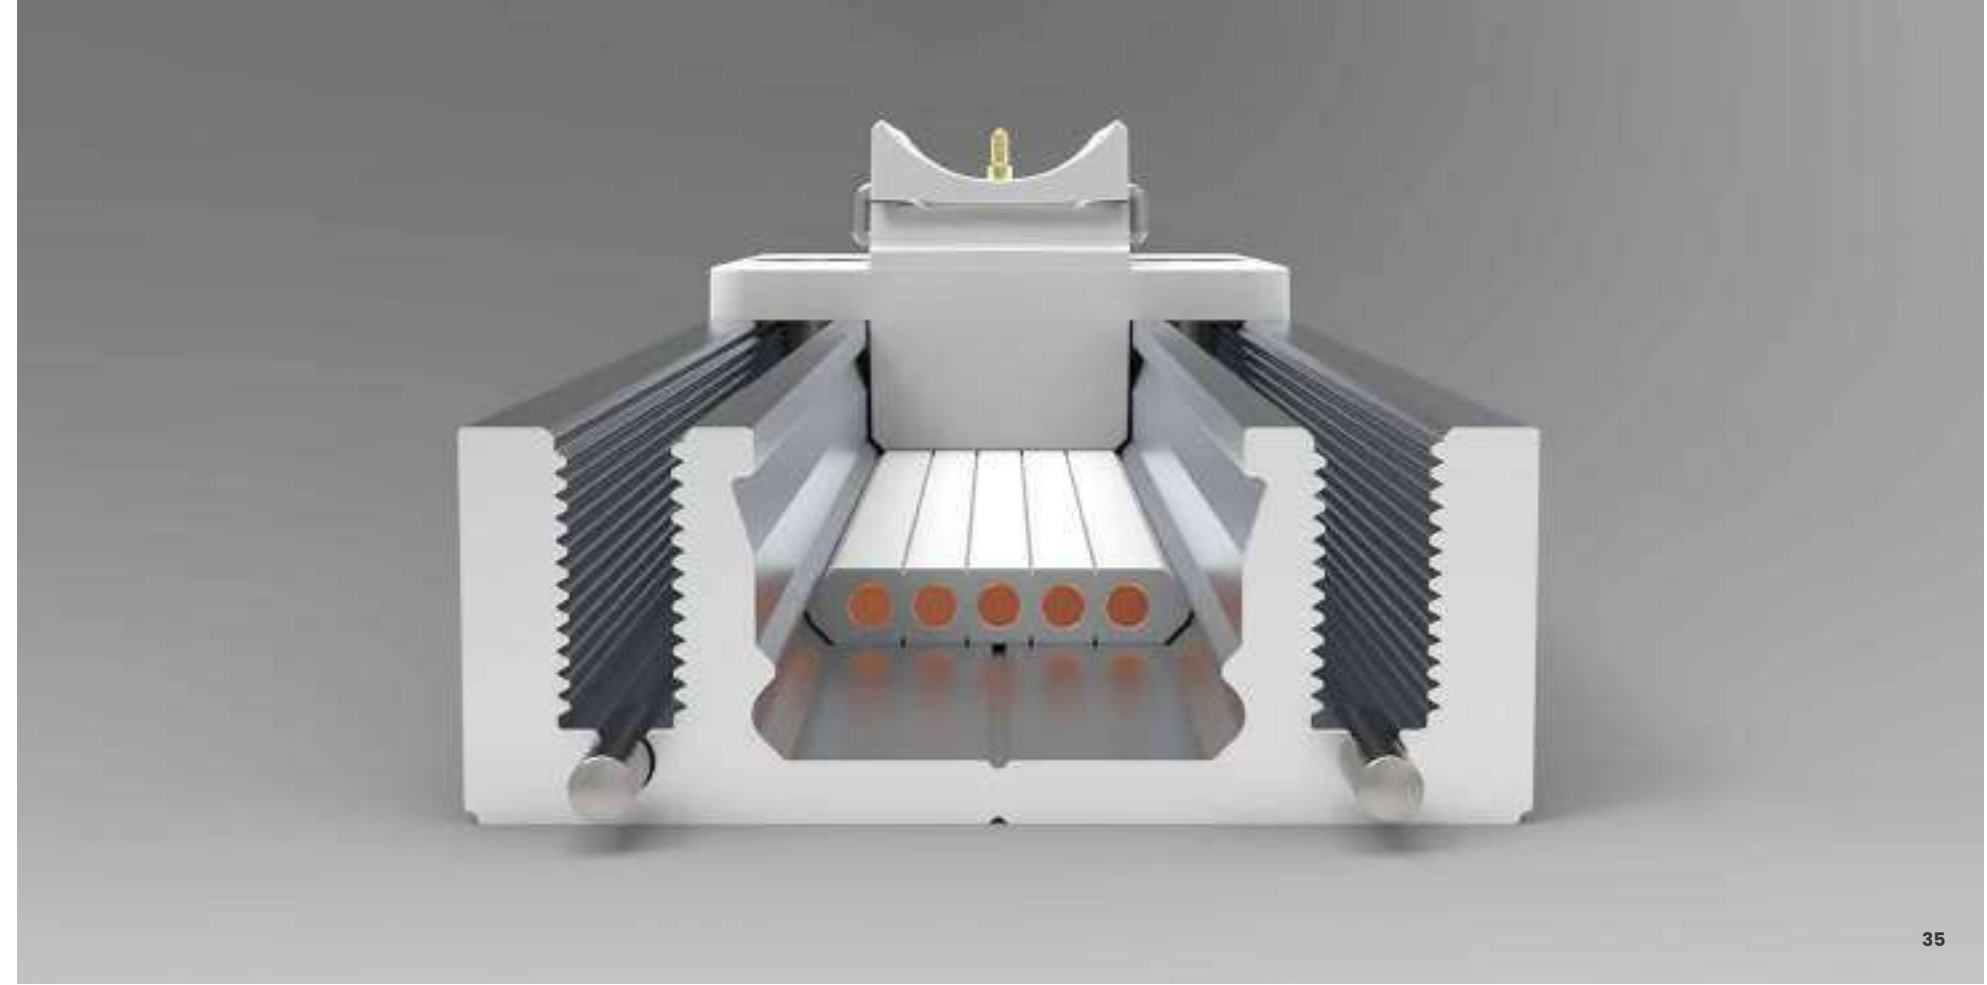

apl the ideal
light

**a new STAR
and STANDARD**

LTwo®

the light tube **with** **optics**

ingenious bastards

in glossy deep black

& noble white

the **ideal light** for all purposes

**makes
mounting
magnetic**

turning forms

creating functions

variable directions

with
great
effects

tiny effort

big effect

retail ready

choose your channel

Lumami® DESK

**the desk lamp
with the qualities of
a pendant luminaire**

apl | the ideal light

Lumami® DESK

coming in
three colors

**some
more
lighting
ideas**

create