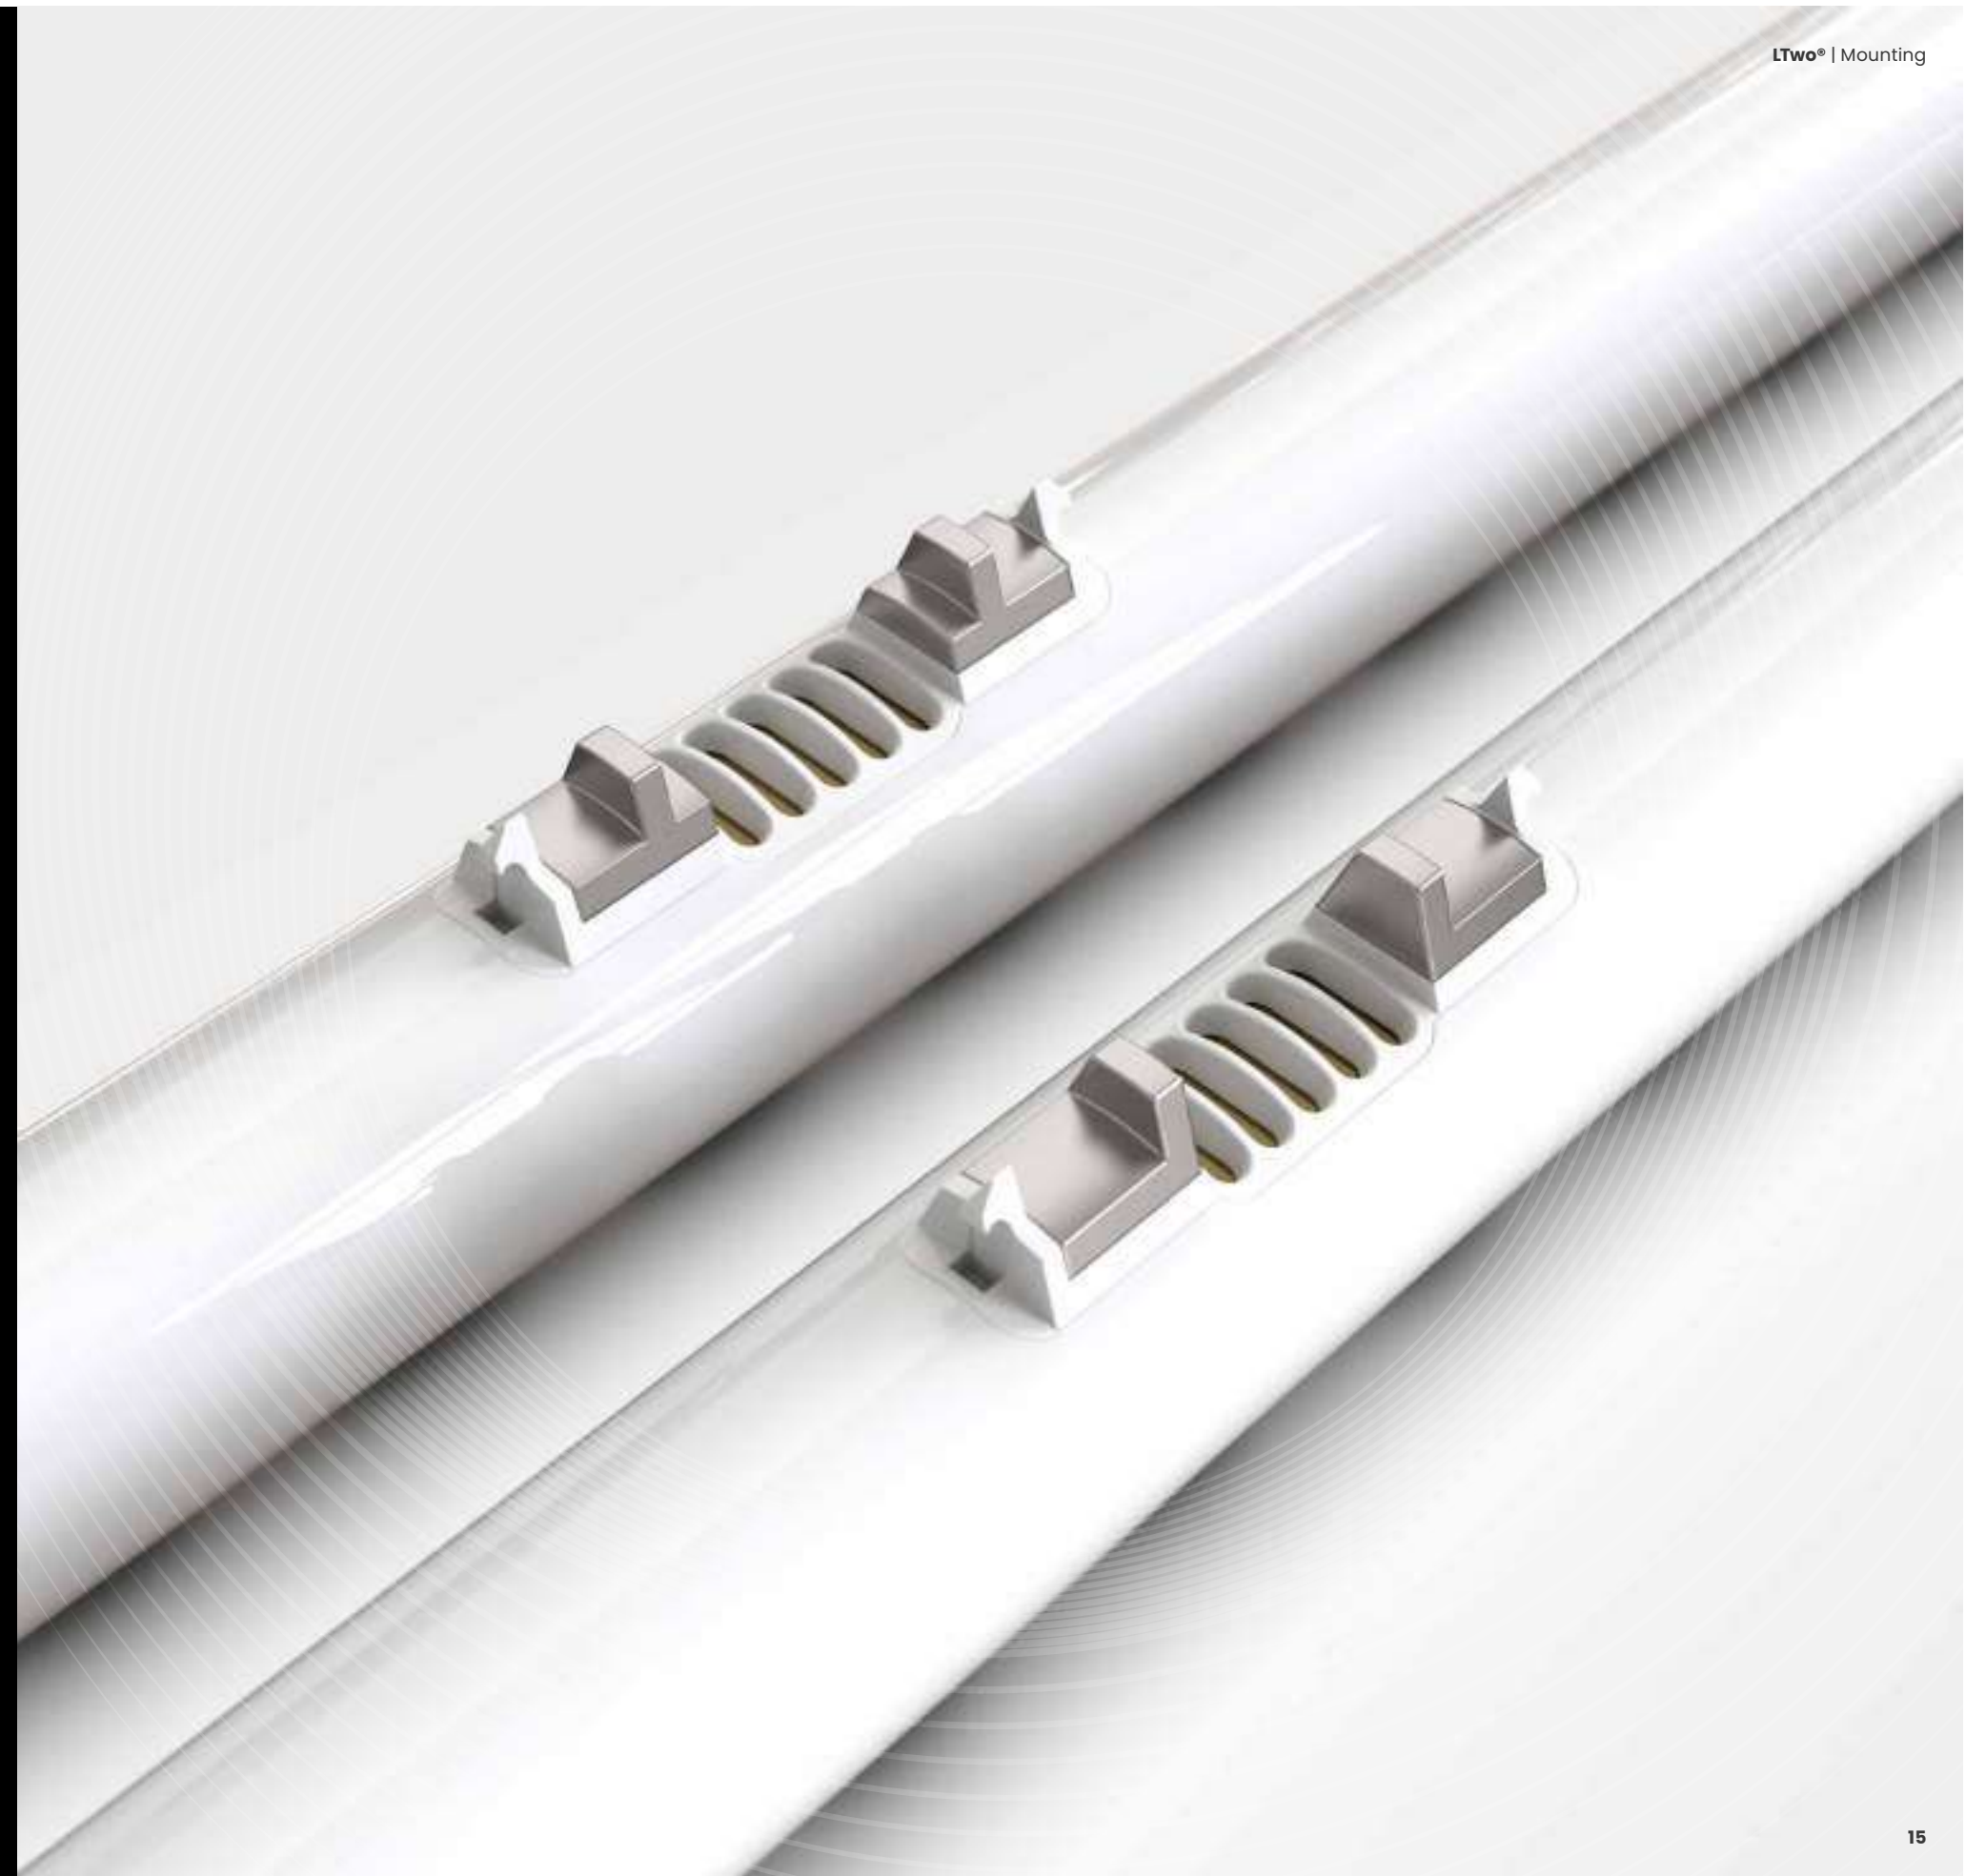

apl the ideal
light

**a new STAR
and STANDARD**

LTwo®

the light tube **with** **optics**

ingenious bastards

in glossy deep black

& noble white

the **ideal light** for all purposes

**makes
mounting
magnetic**

turning forms

creating functions

variable directions

with
great
effects

tiny effort

big effect

retail ready

choose your channel

Lumami® DESK

**the desk lamp
with the qualities of
a pendant luminaire**

apl | the ideal light

Lumami® DESK

coming in
three colors

**some
more
lighting
ideas**

create