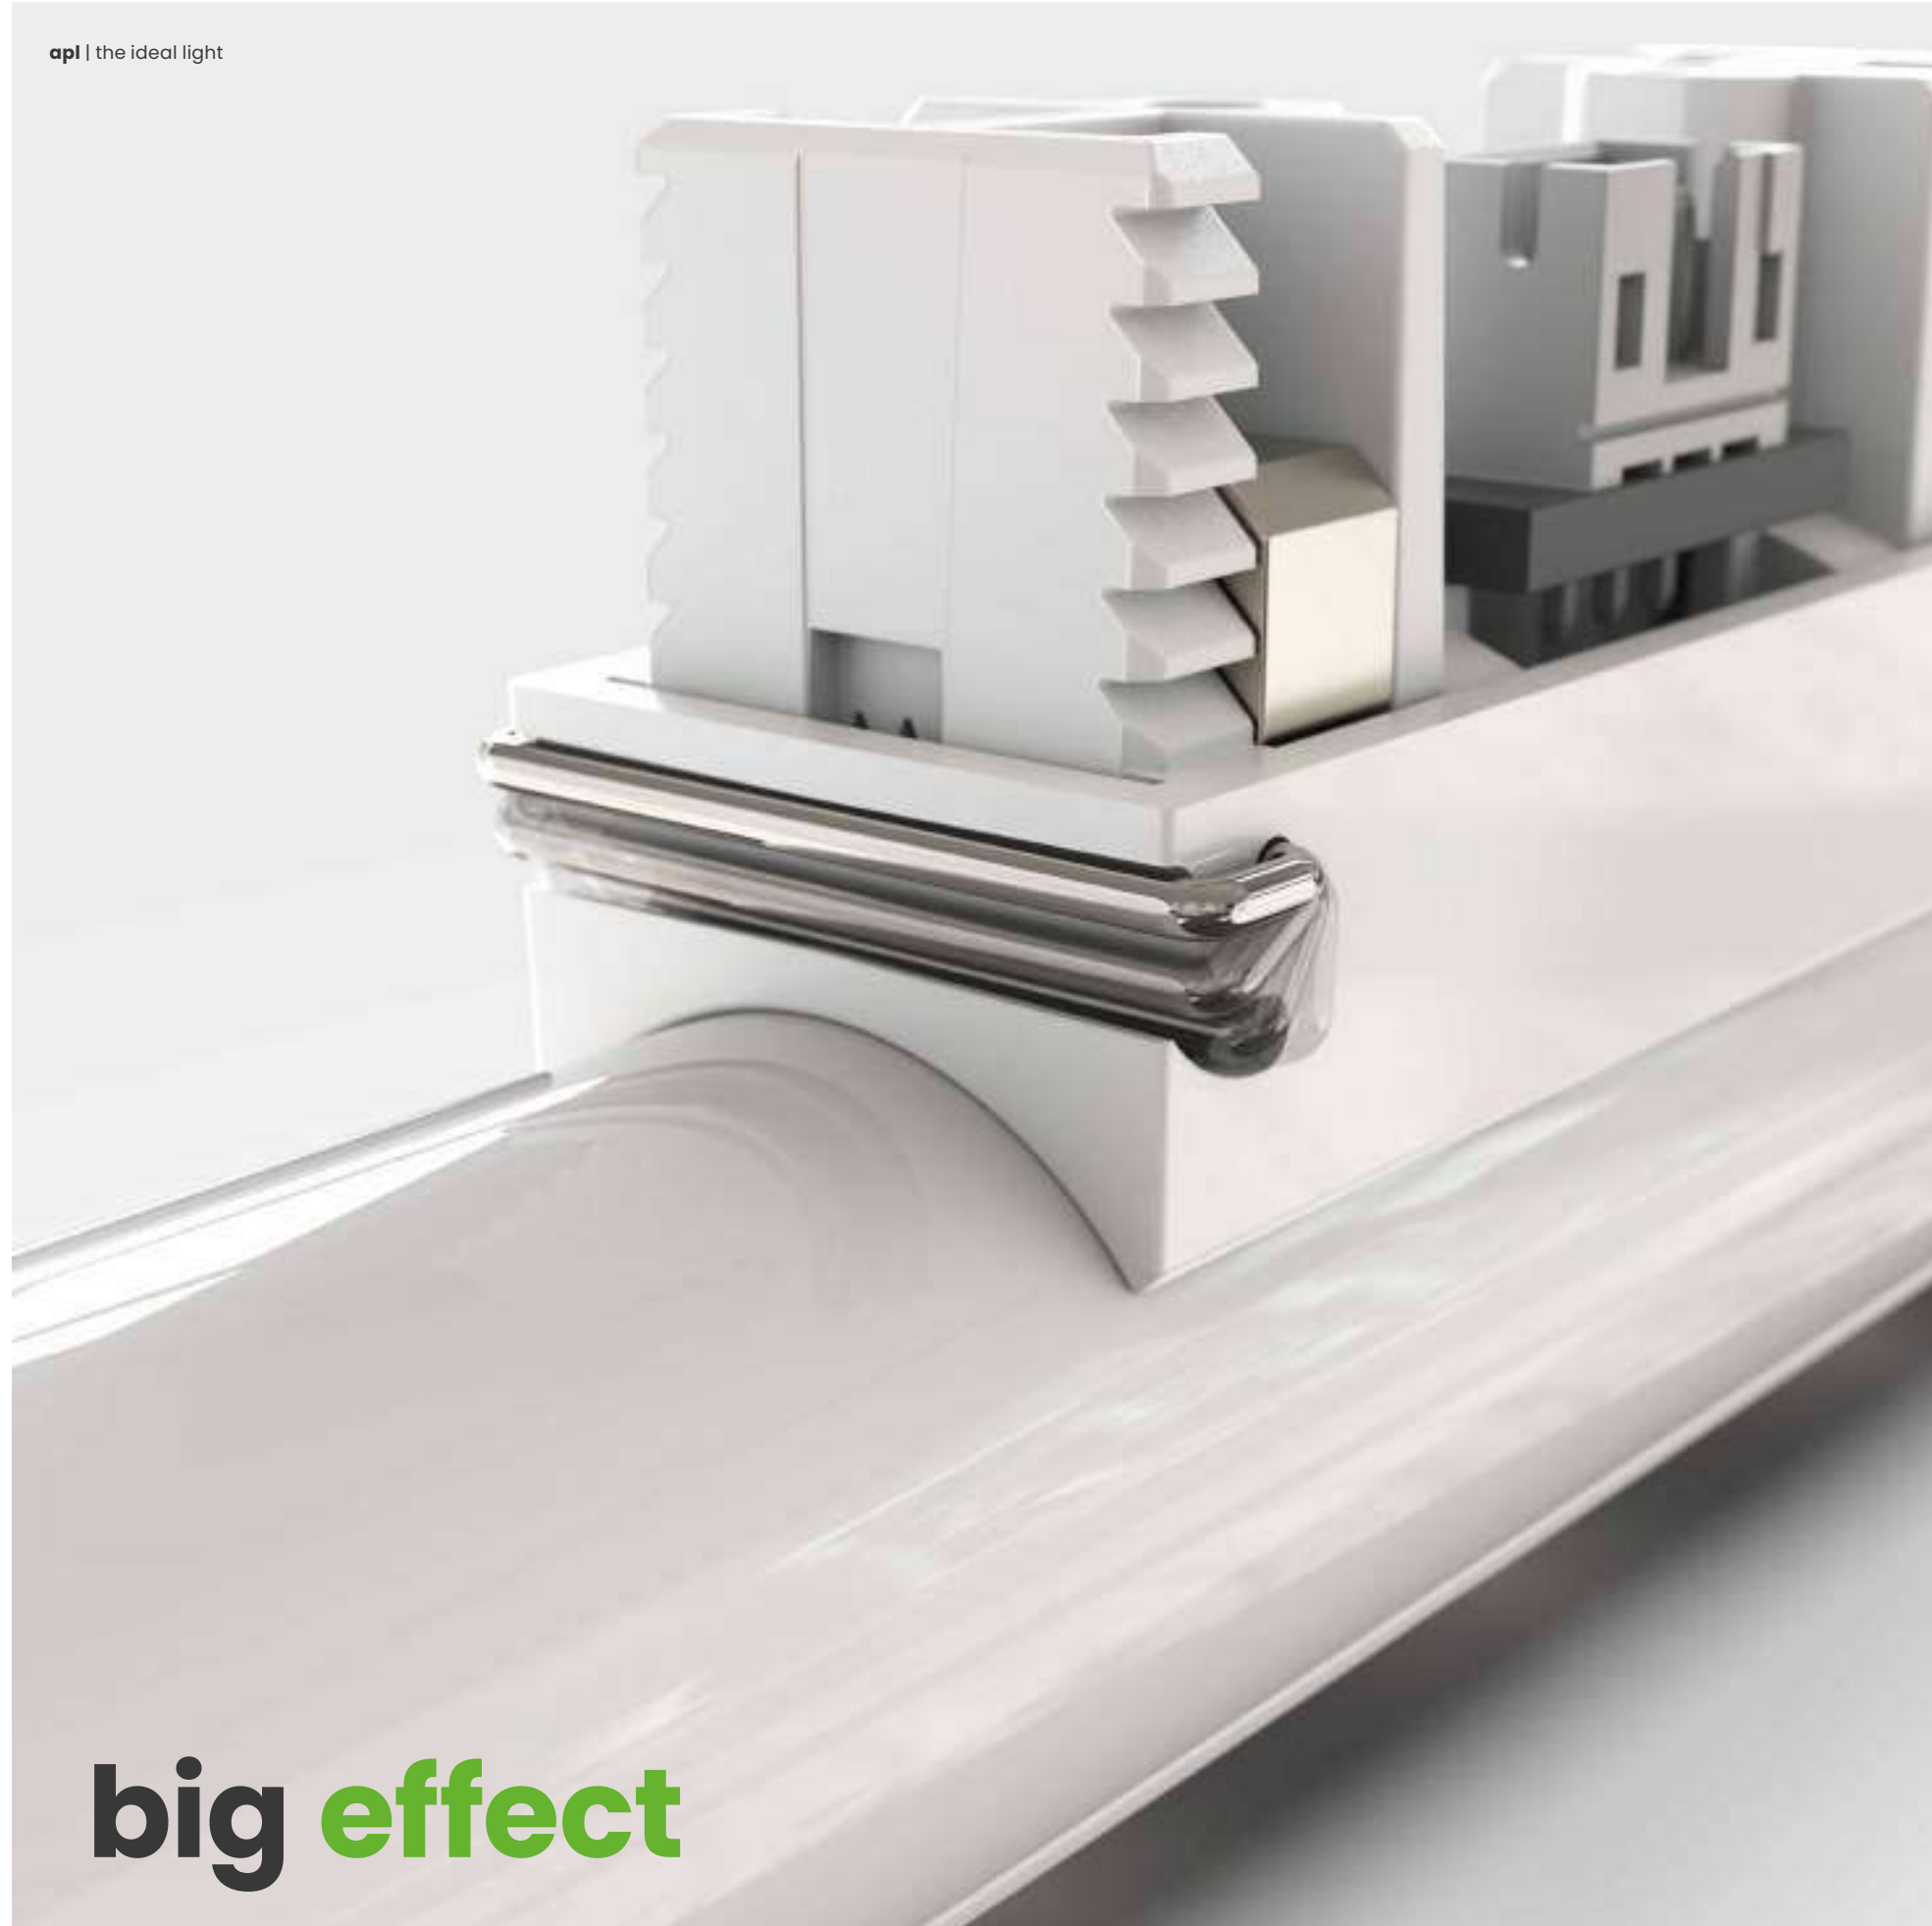

apl the ideal
light

**a new STAR
and STANDARD**

LTwo®

the light tube **with** **optics**

ingenious bastards

in glossy deep black

& noble white

the **ideal light** for all purposes

**makes
mounting
magnetic**

turning forms

creating functions

variable directions

with
great
effects

tiny effort

big effect

retail ready