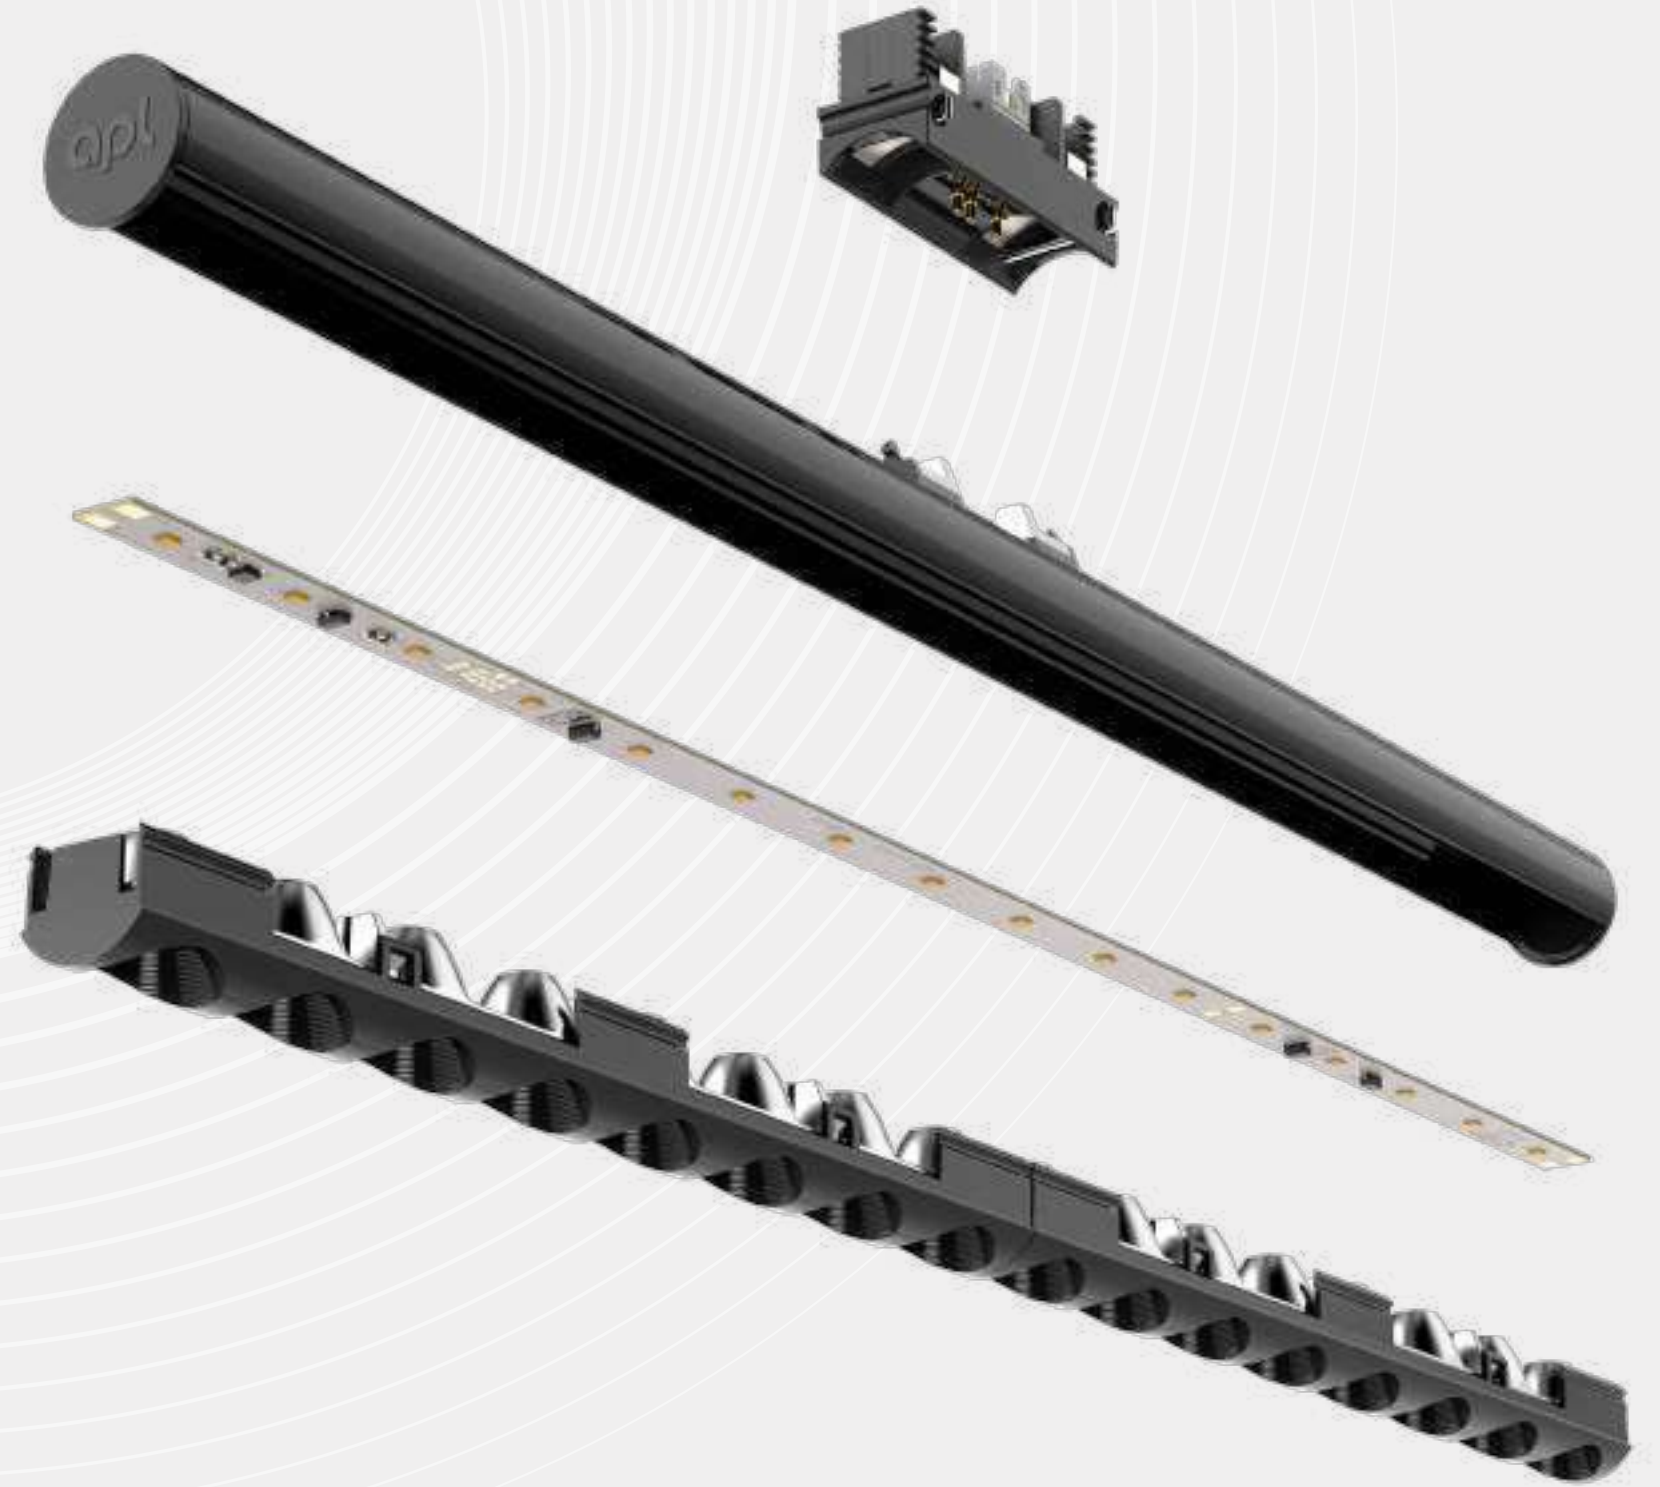

apl the ideal
light

**a new STAR
and STANDARD**

LTwo®

the light tube **with** **optics**

ingenious bastards

in glossy deep black

& noble white

the **ideal light** for all purposes

**makes
mounting
magnetic**

turning forms

creating functions

variable directions

with
great
effects

tiny effort

big effect

retail ready

choose your channel

Lumami® DESK

**the desk lamp
with the qualities of
a pendant luminaire**

apl | the ideal light

Lumami® DESK

coming in
three colors

**some
more
lighting
ideas**

create