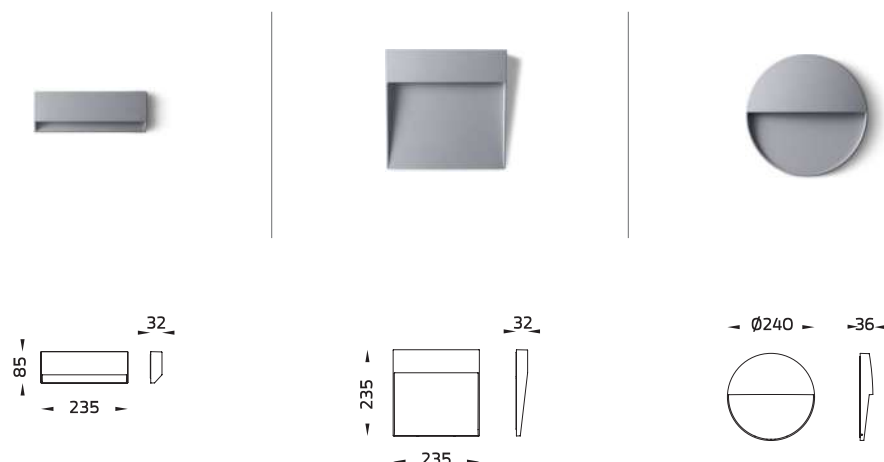

### Accessories

CV Driver

ZOUK1 / ZOUK1 – CVDA

ZOUK2 / ZOUK2 – CVDA

ZOUK3 / ZOUK3 – CVDA

**ZOUK**

Application Type : Wall surface mount  
 Subgroup : Directed wall light

ZOUK1 / ZOUK1 – CVDA / 7052  
 ZOUK2 / ZOUK2 – CVDA / 7053  
 ZOUK3 / ZOUK3 – CVDA / 7054