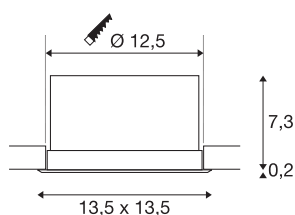

VERLUX

recessed fitting, LED, 3000K, matt white, L/B/T
13.5/13.5/7.5 cm, 20W

The light, square recessed VERLUX fitting with a round cut-out is available in various wattages and sizes. The square recessed ceiling light is made of aluminium and comes in a white colour. The rigid Premium LED insert produces homogeneous base lighting thanks to its wide beam angle of 80°. The luminaire comes with a dimmable constant current driver and is ready for connection to the 230 V mains supply.

TECHNICAL DATA

Item no.	112692
Number of different light outlets	1
IP Code	IP 20
Impact resistance class	IK 02
Impact resistance	0.2 Joule
Assembly	Recessed
Assembly details	Ceiling
Dimmable	Yes
Dimming technology	trailing edge
Primary nominal voltage	220-240V ~50/60Hz
Secondary power / voltage	500 mA
Safety class	II
Wattage	22 W
Rated standby power	0.5 W
Stroboscopic effect (SVM)	0.06
Lumen	1800 lm
Colour temperature	3000 Kelvin
Beam angle	80 °
Color	white
CRI	80
LXXBXX data	L70B50
Service life	35000 h

Light Source

916379	
--------	---

Light distribution	rotational symmetric
Light outlet	direct
Length	13.5 cm
Width	13.5 cm
Depth	7.5 cm
Net weight	0.353 kg
Gross weight	0.491 kg
Shape of cut-out	round
Installation depth	7.5 cm
Installation diameter	12.5 cm
BIG WHITE Page	227