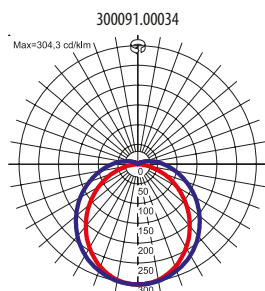

Luminous flux tolerance +/- 10%.

Power tolerance +/- 5%.

Lighting beam, light intensity distribution and light efficiency were examined in accordance with the EN ISO 17025:2005 norm for EN13032 norm series and the LM-79 norm.

Up-to-date product info available on our website www.lugbox24.com

Code	Dimensions [mm] L W H D	Pallet quantity	Quantity in package	Net weight [kg]
Type of equipment: STANDARD				
300091.00073	600 90 69 500	165	1	1.7
300091.00074	600 90 69 500	165	1	1.7
300091.00075	600 90 69 500	165	1	1.7
300091.00076	600 90 69 500	165	1	1.7
300091.00034	1235 95 72 800	105	1	2.3
300091.00035	1235 95 72 800	105	1	2.3
300091.00036	1235 95 72 800	105	1	2.3
300091.00037	1235 95 72 800	105	1	2.3
300091.00060	1535 95 72 800	105	1	3.1
300091.00061	1535 95 72 800	105	1	3.1
Type of equipment: DALI				
300091.00038	1235 95 72 800	105	1	2.3
300091.00039	1235 95 72 800	105	1	2.3
300091.00040	1235 95 72 800	105	1	2.3
300091.00041	1235 95 72 800	105	1	2.3
300091.00067	1535 95 72 800	105	1	3.1
300091.00068	1535 95 72 800	105	1	3.1
Type of equipment: EM 3h				
300091.00042B	1235 95 72 800	105	1	3.2
300091.00043B	1235 95 72 800	105	1	3.2
300091.00044B	1235 95 72 800	105	1	3.2
300091.00045B	1235 95 72 800	105	1	3.2

OTHER PICTURES

LIGHT BEAM CURVES

Luminous flux tolerance +/- 10%.

Power tolerance +/- 5%.

Lighting beam, light intensity distribution and light efficiency were examined in accordance with the EN ISO 17025:2005 norm for EN13032 norm series and the LM-79 norm.