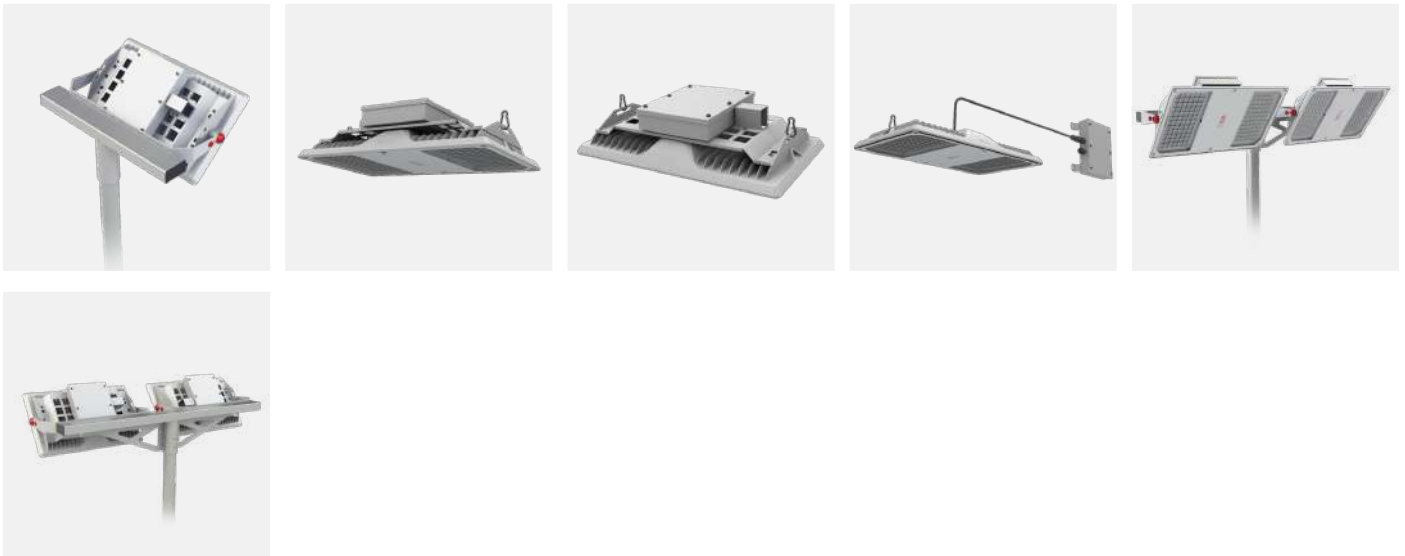

Industrial luminaire for LED light sources.

- **High efficacy to 145 lm/W**
- Winner of iF Design Award 2017
- Passive cooling system
- Modern design
- Reliability

Other pictures

Mechanical data

Mounting

suspended, with special mounting bracket (on request)

Body colour

gray

Operating temperature range

-40 ... +35

Body

high pressure die-cast aluminum

Lateral Surface Wind

Exposed

0.064 m² (luminaire including power supply),
0.038 m² (luminaire without power supply)

Type

power supply in a housing on a luminaire, power supply in housing on the cable

Luminaire with limited surface temperature

direct

Type of optic

lens

Diffuser

tempered glass

Colour temperature [K]

4000, 5700

Beam angle