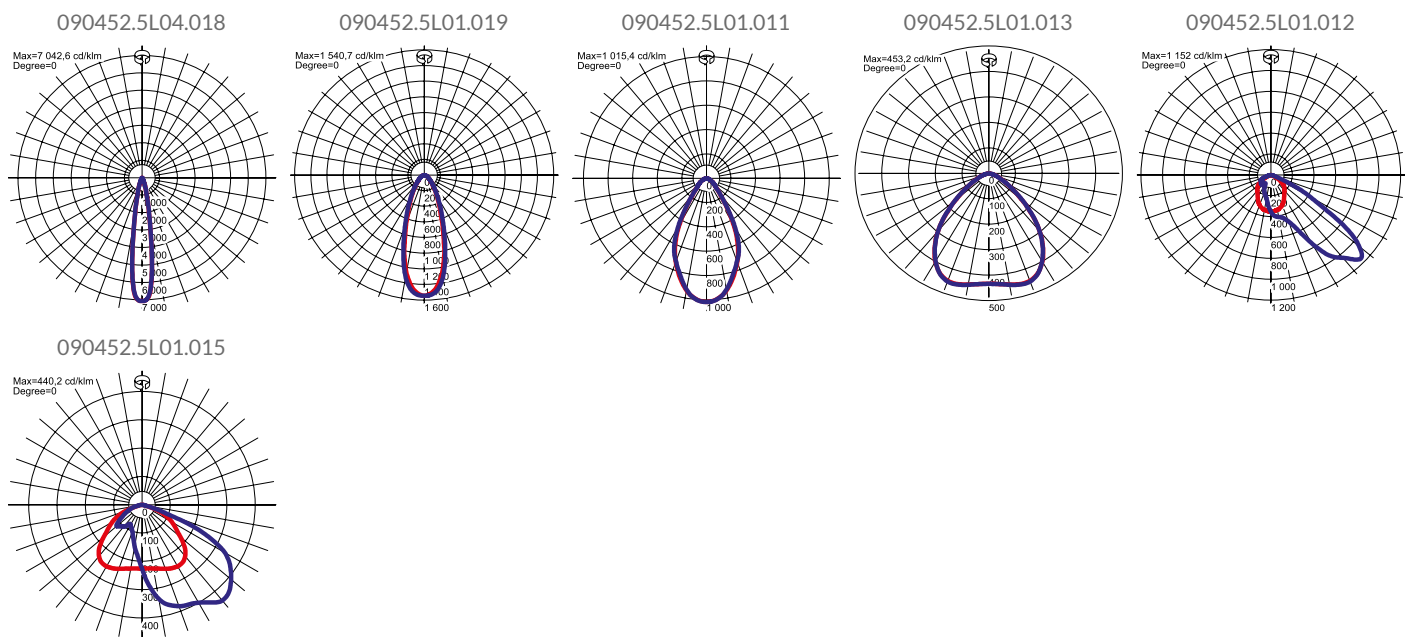

110°, 15°, 25°, 55°,
asymmetric-narrow,
asymmetric-wide

CRI/Ra

≥70, ≥80

Lumen luminaire [lm]

47100 - 62000

Efficacy [lm/W]

118 - 157

SVM

The parameters in the data sheet are given for Ta=25°C.

Colour temperature tolerance +/- 5%.

Dimensions

Dimensions [mm] LxWxH	Mounting dimensions [mm] L	Pallet quantity	Quantity in package	Net weight [kg]		
675x398x90	590	30	1	16		
675x398x160	590	30	1	15		

Accessories

150020.01066

Double mounting bracket,
100x1400x250

150020.01073

Single mounting bracket,
100x570x250

150020.00823 Adjustable mounting bracket, 60x705x226

150020.00955 Adjustable mounting bracket for mounting without roof, 60x705x226

150022.01102 Extended, adjustable mounting bracket, 722x277x292

Light beam curves

Way of lighting

EN

CRUISER ARENA LED

090452.5L01.015