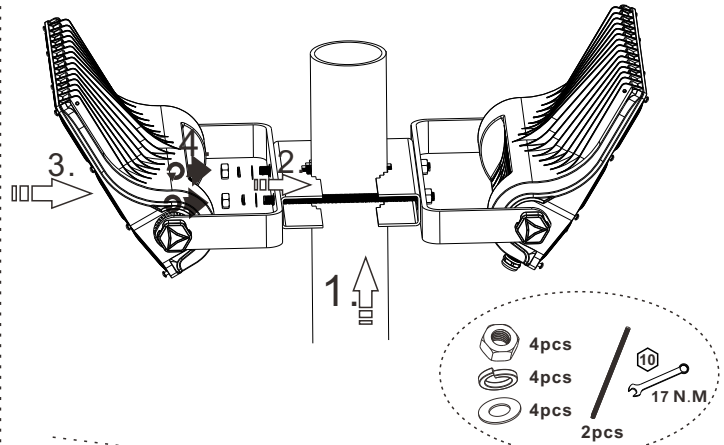

Pole clamp bracket user manual

Dimensions: mm/(inch)

small (40-100mm pole)

big (40-150mm pole)

Installation instructions

A

B2

B1

Matching luminaire

Power	Bracket	Compatible pole diameter	
		min/mm	max/mm
100/150/200/240W	small	40	100