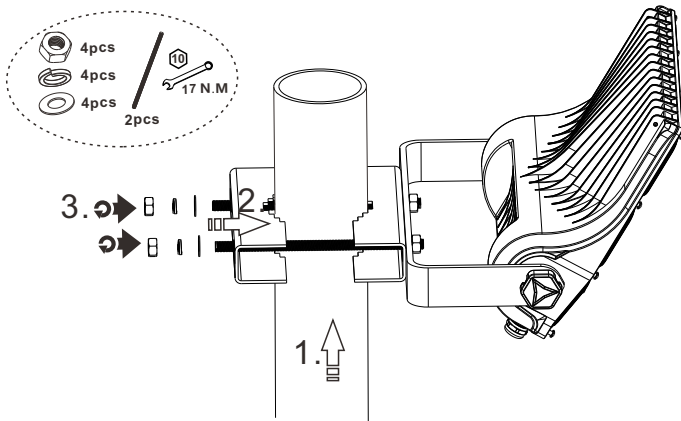

## Dimensions: mm/(inch)

### big (40-150mm pole)

## Installation instructions

## Matching luminaire

Power	Bracket	Compatible pole diameter	
		min/mm	max/mm
100/150/200/240W	small	40	100