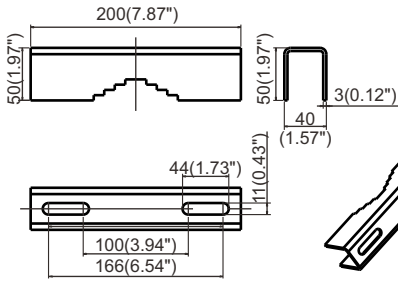

## Dimensions: mm/(inch)

### small (40-100mm pole)

### big (40-150mm pole)

## Matching luminaire

Power	Bracket	Compatible pole diameter	
		min/mm	max/mm
100/150/200/240W	small	40	100