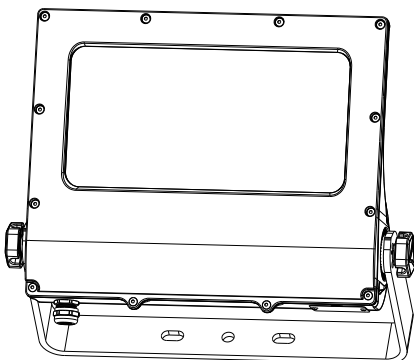

Power	Bracket	Compatible pole diameter	
		min/mm	max/mm
100/150/200/240W	small	40	100