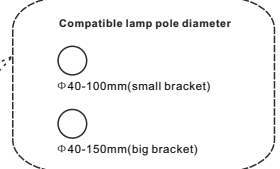

## Dimensions: mm/(inch)

### big (40-150mm pole)