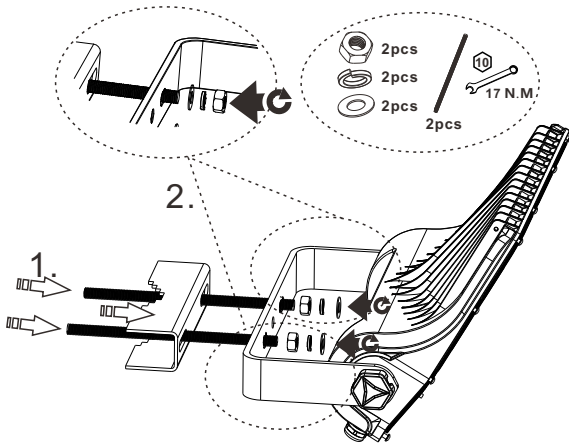

Installation instructions

A