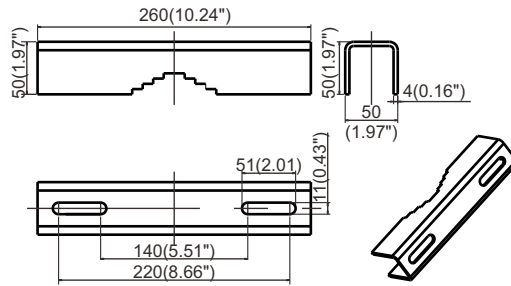

## Dimensions: mm/(inch)

### small (40-100mm pole)

### big (40-150mm pole)

## Matching luminaire

Power	Bracket	Compatible pole diameter	
		min/mm	max/mm
100/150/200/240W	small	40	100