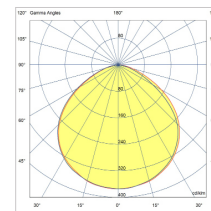

Photometric Curves:

220-240V
50-60 Hz

PF>95%

ta=
-20~+45°

IP20

FLICKER
FREE

THD<8%

UGR<19

CRI>85

L80≥
102,000
Hours

LM80

CB