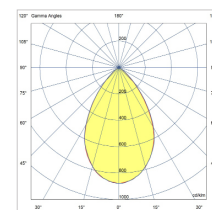

Photometric Curves:

220-240V
50-60 Hz

PF>95%

ta=
-20~+40°

IP20
IP54

FLICKER
FREE

THD<8%

UGR<16

UGR<19

CRI>85

SDCM<3

L80≥
60,000
Hours

CB