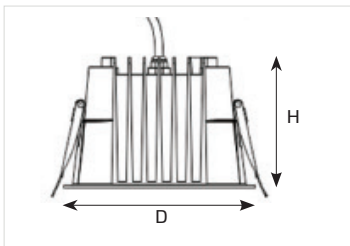

EH-VS ARTIST

A dark-light LED recessed lighting fixture, designed according to leading international standards and requirements. ARTIST by EH-VS is designed to deliver a low glare light thanks to its deep structure and the ability of additional accessories delivering up to UGR<16 levels. The fixture's long lifespan and other protections are achieved thanks to Vossloh-Schwabe's Ripple<1% (Flicker-Free) LED driver.

Technical specifications:

Material: Die-cast aluminium. Aluminum reflector.

Diffuser: Optical Polycarbonate.

Body Color: ○

Optic: 60°

Power: 6W / 10W / 15W / 20W / 25W / 36W

Ingress Protection Rating: IP54/20