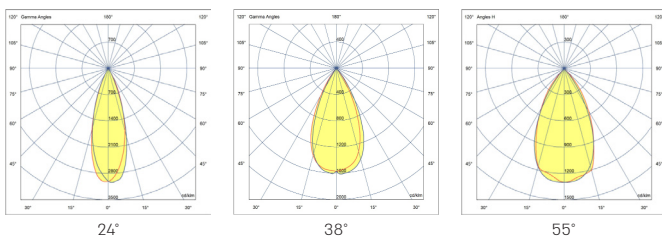

Technical specifications:

- Material:** Die-cast aluminum. Embossed aluminum reflector.
- Driver:** VS
- Led:** Philips/ Osram or similar
- CRI:** 90
- Optic:** 24°, 38°, 55°, Vertical tilt of up to 30°
- Body Color:** ○ ●
- Power:** 6W/ 12W/ 20W/ 30W
- Ingress Protection Rating:** IP20
- CCT:** 3000K / 4000K
- Mounting Type:** Recessed ceiling
- Reflector:** White. Additional colors are available upon request: Black, silver, gold, black in matte or glossy shades.

Power (W)	CCT	Diameter*Height (mm)	CUT OUT (mm)	Luminaire's Luman Output (lm)
6	4000K	∅65*78	55	350
12	4000K	∅85*90	75	840
20	4000K	∅85*105	75	1,300
30	4000K	∅105*117	95	2,400

*Data shown is for a few of the available models. The luminaires are available in different colour temperatures, optics, lumen outputs and power. ** Tolerance: +-10%

Photometric Curves:

Tilt & Shift:

- CRI>90
- 220-240V
50-60 Hz
- PF>92%
- ta=40°
- L90>55,000 Hours
- IP20
- SDCM<3
- RG0
- TM21
- LM80
- CB
-
-