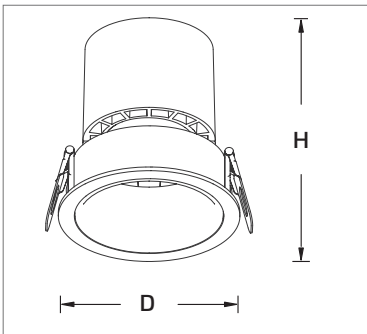

AMBIENT

Adjustable Downlight

Introducing the VS AMBIENT Downlight - a sophisticated lighting solution designed to elevate both functionality and aesthetics. With a deeply recessed light source, this fixture offers exceptional glare control, ensuring a comfortable and focused lighting experience. Its advanced dual optical design allows for precise light distribution, bringing the philosophy of "light, not luminaires" to life. The adjustable head, with a vertical tilt of up to 30°, directs light exactly where you need it, making it ideal for highlighting specific architectural elements or objects. The result: A clean, contemporary look that complements any space.

Technical specifications:

- Material:** Die-cast aluminum. Embossed aluminum reflector.
- Driver:** VS
- Led:** Philips/ Osram or similar
- CRI:** 90
- Optic:** 24°, 38°, 55°, Vertical tilt of up to 30°
- Body Color:** ○ ●
- Power:** 6W/ 12W/ 20W/ 30W
- Ingress Protection Rating:** IP20
- CCT:** 3000K / 4000K
- Mounting Type:** Recessed ceiling
- Reflector:** White. Additional colors are available upon request: Black, silver, gold, black in matte or glossy shades.

Power (W)	CCT	Diameter*Height (mm)	CUT OUT (mm)	Luminaire's Luman Output (lm)
6	4000K	∅65*78	55	350
12	4000K	∅85*90	75	840
20	4000K	∅85*105	75	1,300
30	4000K	∅105*117	95	2,400

*Data shown is for a few of the available models. The luminaires are available in different colour temperatures, optics, lumen outputs and power. ** Tolerance: +-10%

Photometric Curves:

Tilt & Shift:

- CRI>90
- 220-240V
50-60 Hz
- PF>92%
- ta=40°
- L90>55,000 Hours
- IP20
- SDCM<3
- RG0
- TM21
- LM80
- CB
-
-