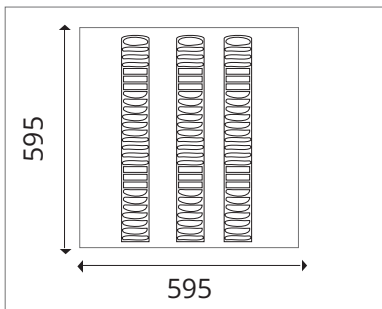

# PURELIGHT

Decorative LED panel

A perfect lighting solution for modern spaces, combining a minimalist design with excellent performance. VS PURELIGHT features adjustable CCT by switch (3000K, 3500K, 4000K) and adjustable power (29-40W), offering flexibility to suit various needs. Its extremely low glare (UGR<19) guarantees maximum comfort and makes it specially adapted for work environments, offices, and living spaces. Simple installation and durable design in diverse environmental conditions make it the ideal choice for any lighting project

## Technical specifications:

**Material:** Galvanized Steel with hypoxy polyester coating

**Leds:** OSRAM/PHILIPS Or equivalent

**Driver:** Vossloh Schwabe

**CRI:** 90

**Power:** adjustable power 29W - 40W

**features adjustable CCT by switch :** 3000K, 3500K, 4000K

**Ingress protection rating:** IP20

**Impact protection rating:** IK05

Power (W)	CCT	Dimensions (mm)	Light Output (lm)	Luminous Efficacy (lm/w)
Adj.29-40	4000K	595*595	3193-3313	105

## Photometric curves: