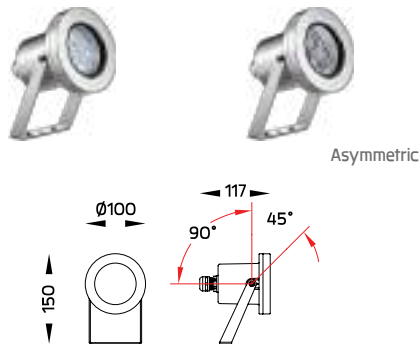

ACQUA/1 **NEW!** Ground Mount CV