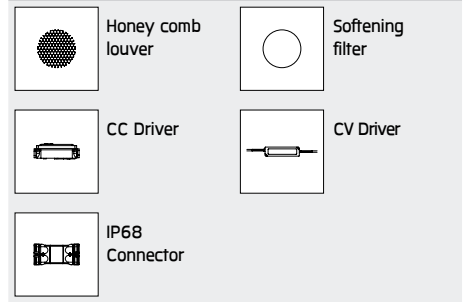

Luminaire Performance

35 – 430 lm
2.2–5.8 W
6 – 90 lmW

Beam Options

Color Temperature

2700K/ 3000K/ 4000K

Controller

N/A

Accessories