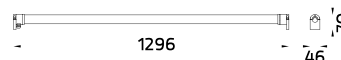

SIRIUS – Underwater

UNDERWATER SPOTLIGHT

SIRIUS 300 – Underwater / 7422

SIRIUS 600 – Underwater / 7420

SIRIUS 1200 – Underwater / 7421

Luminaire Performance

760 – 2670 lm

7.1 – 29 W

83 – 125 lm/W