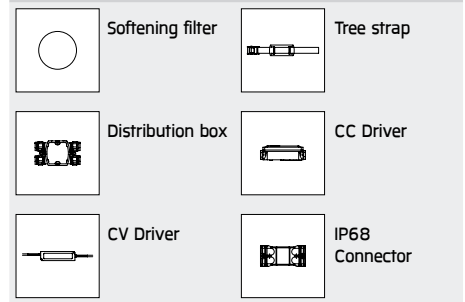

Accessories