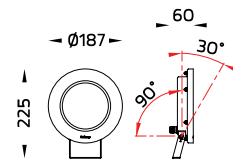

VAREE
Spotlight