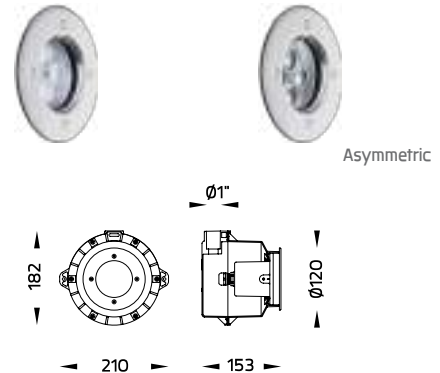

ACQUA/1 **NEW!** Wall Recess CV