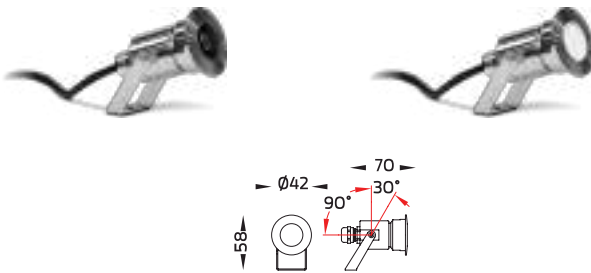

Specification

- Designed, Manufactured and Tested according to IEC 60598
- Marine grade 316 stainless steel body and screws.
- GFR polymer recess housing.
- Safety glass cover.
- Post-cured silicone gasket.
- High quality LED module.
- Remote driver – constant current / constant voltage.
- Pre-wired cable from the factory.
- Installation must be carried out according to the enclosed product manual.
- For ground recess application, the water drainage system must be tested to ensure that it is working sufficiency and efficiency.

ATOM CC Spotlight /
ATOM CV Spotlight