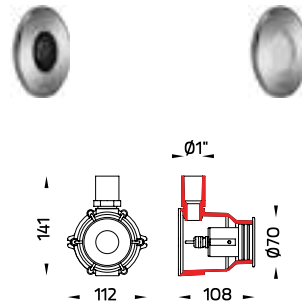

VOLGA is a family of robust marine grade stainless steel luminaires suitable for underwater and ground and well recessed mounting. It utilizes high power LED in available with different color temperatures. The high quality optical lenses offering beams from ultra-narrow to wide and asymmetric light distributions.

VOLGA is a perfect choice to illuminate swimming pools, decorative pools and fountains and narrow columns. The luminaire is supplied with pre-wired cable, anti-humidity kit and is fully sealed from the factory. The underwater version must be operated submersed in water at all time in order to prevent over-heating of the luminaire. VOLGA inground and wall recessed is suitable for in air operation. The marine grade 316 stainless steel body guarantees corrosion free appearance throughout the lifetime.

We highly recommend that the luminaire lay out should be considered during specifying and planning processes. Installation work must be carried out under national safety regulations.

Specification

- Designed, Manufactured and Tested according to IEC 60598.
- Marine grade 316 stainless steel body and screws.
- GFR polymer recess housing.
- Safety glass cover.
- Post-cured silicone gasket.
- High quality LED module.
- Remote driver – constant current or constant voltage (available separately).
- Pre-wired cable from the factory.
- Installation must be carried out according to the enclosed product manual.
- To avoid over-heating, this luminaire must be used underwater only.

VOLGA/1 – CC Ground Mount / VOLGA/1 – CV Ground Mount NEW!

VOLGA/1 – CC Wall Recess Underwater / VOLGA/1 – CV Wall Recess Underwater NEW!

VOLGA

UNDERWATER SPOTLIGHT