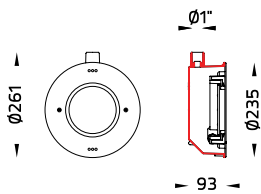

VAREE
Wall Recess