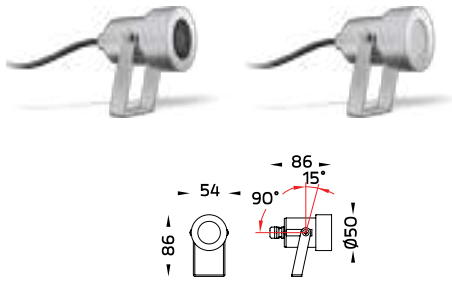

Specification

- Designed, Manufactured and Tested according to IEC 60598.
- Marine grade 316 stainless steel body and screws.
- GFR polymer recess housing.
- Safety glass cover.
- Post-cured silicone gasket.
- High quality LED module.
- Remote driver – constant current or constant voltage (available separately).
- Pre-wired cable from the factory.
- Installation must be carried out according to the enclosed product manual.
- To avoid over-heating, this luminaire must be used underwater only.

VOLGA/1 – CC Ground Mount / VOLGA/1 – CV Ground Mount NEW!

VOLGA/1 – CC Wall Recess Underwater / VOLGA/1 – CV Wall Recess Underwater NEW!