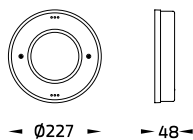

VAREE
Surface Mount