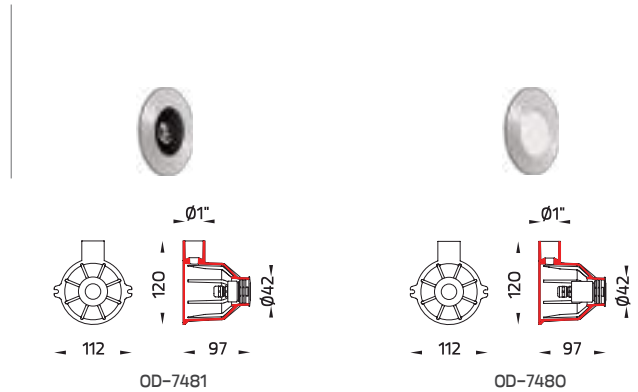

ATOM CC Wall Recess Underwater /
ATOM CV Wall Recess Underwater