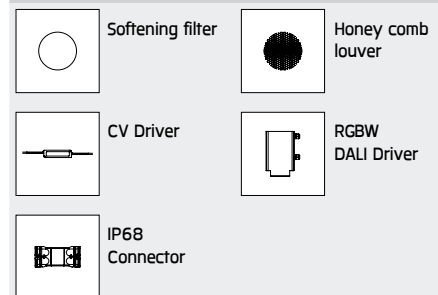

Beam Options

Color Temperature

2700K/ 3000K/ 4000K/ RGBW

Controller

N/A

Accessories

SIRIUS a brand new linear light family features various mounting application types including in-ground walk over, wall mounted, ceiling mounted, suspension and even permanently submersion stage. SIRIUS utilized the latest LED technology from world renowned manufactures with the choices of multiple light distributions. It offered narrow beam, medium beam, wide beam, asymmetric wall washer, wash glazing, bi-symmetric and much more. Thanks to a screw-less, clear and clean-cut design SIRIUS can be installed in most application where a decent architectural expression is required. Diversity types of connecting accessory is available for this linear light family.

Specification

- Designed, Manufactured and Tested according to IEC 60598.
- Pure aluminium and extruded aluminium housing. Marine grade stainless steel and clear PC tube.
- Stainless steel screws.
- Nano Ceramic surface conversion.
- Double layer coating.
- Safety glass cover.
- High performance PC lens.
- Post-cured silicone gasket.
- High quality LED module.
- Pre-wired cable from the factory.
- Installation must be carried out according to the enclosed product manual.