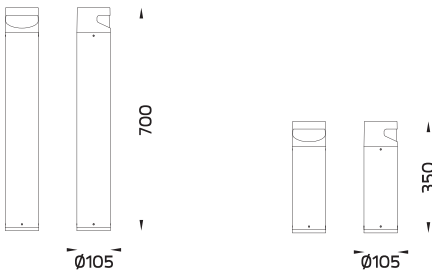

CYCLOPS

Mini CYCLOPS /
Mini CYCLOPS – CVDA

Mini CYCLOPS Short /
Mini CYCLOPS Short – CVDA

Phoneix Market City Mall, Pune – INDIA

Mini CYCLOPS

Application Type : Bollard
Subgroup : Semi shielded bollard

Mini CYCLOPS / 7175
Mini CYCLOPS – CVDA / 7175
Mini CYCLOPS Short / 7176
Mini CYCLOPS Short – CVDA / 7176

Luminaire Performance

210 – 1090 lm
7.5 – 14 W
26 – 77 lm/W

Beam Options

Color Temperature

2700K/ 3000K/ 4000K

Controller

On-Off/ On-Off / DALI / DALI

Input Options

220–240Vac 50/60Hz
24Vdc

Accessories

Anchor bolt

IP68 Connector

CV Driver