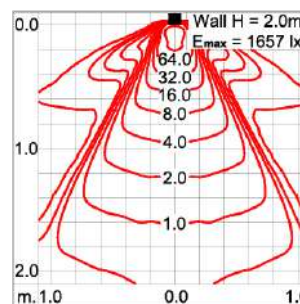

Light Distribution