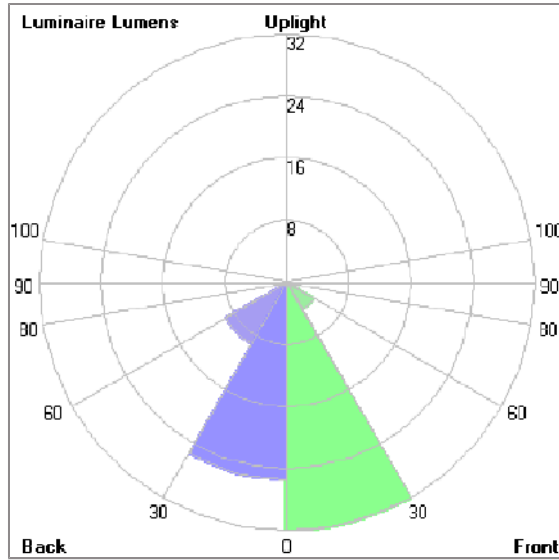

Technical Data

| | |
|-----------------------|--------------------|
| Ordering Code : | 5411-0-3-883-XX |
| Lamp : | LED |
| CCT : | 2700 K |
| CRI : | CRI >80 |
| SDCM : | SDCM = 3 |
| Lamp Lumen : | 510 lm |
| Luminaire Lumen : | 80 lm |
| Lamp Wattage : | 4.6 W |
| Luminaire Wattage : | 6.4 W |
| Efficacy : | 12 lm/W |
| Ambient Temperature : | 50°C |
| Lumen Maintenance | L70B10 >90,000 h |
| Controller : | On-Off |
| Input Voltage : | 220-240Vac 50/60Hz |
| Net Weight : | 1.40 kg. |

Light Distribution

DADOS

MINI DADOS SQUARE – DN WALL SURFACE MOUNT

LAST UPDATE: 18-06-2024

Bug Report

Lum. Classification System [LCS]

| LCS | Zone | %Lumens | %Lamp | %Lum |
|------------|-----------|----------|-------|-------|
| FL | [0-30] | 32.3 | 6.3 | 45.1 |
| FM | [30-60] | 4.0 | 0.8 | 5.6 |
| FH | [60-80] | 0.2 | 0.0 | 0.3 |
| FVH | [80-90] | 0.0 | 0.0 | 0.0 |
| BL | [0-30] | 25.6 | 5.0 | 35.8 |
| BM | [30-60] | 9.2 | 1.8 | 12.9 |
| BH | [60-80] | 0.2 | 0.0 | 0.3 |
| BVH | [80-90] | 0.0 | 0.0 | 0.0 |
| UL | [90-100] | 0.0 | 0.0 | 0.0 |
| UH | [100-180] | 0.0 | 0.0 | 0.0 |
| Total | | 71.5 | 13.9 | 100.0 |
| BUG Rating | | BO-UO-GO | | |